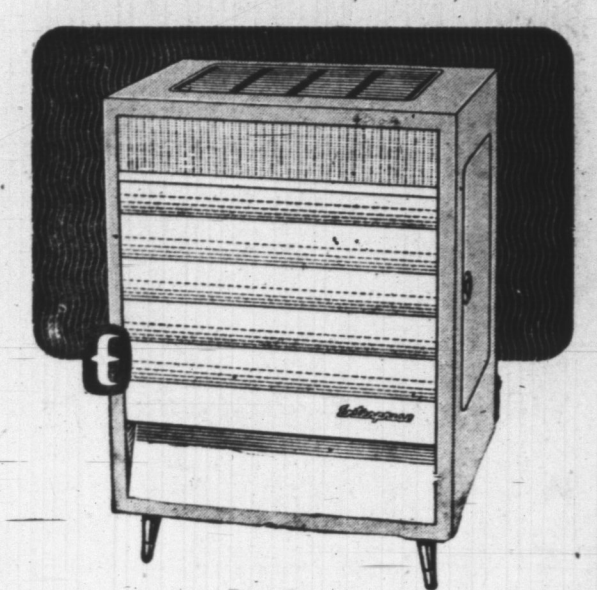

reg. 197.50

**157.50**

extra special

- SUSPENDS TO FLOOR TAKES UP NO ROOM SPACE
- HEATS AVERAGE HOME
- NO ASHES — NO KINDLING
- NO MESSY COAL BINS
- CONTROLLED HEAT AT YOUR FINGERTIPS

no down payment . . . up to 2 yrs. to pay . . . no outside financing

*Enterprise*  
**oil space heater**

save 35.00

**84.95**

8 day special

reg. 119.95

- 50,000 B.T.U. capacity
- Heats up to 5 rooms
- Attractive amber brown exterior finish
- New modern design

no down payment