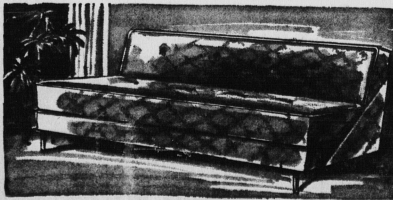

SPACE SAVER SOFA BEDS

- Comfortable sofa that makes bed by night
- Full 72" in length
- Upholster in brown, green, red or charcoal
- Quality flat fabric

Reg. 59.95

$5.00 MONTHLY

Reg. 64.95—6.00 Monthly

44.97

54.97