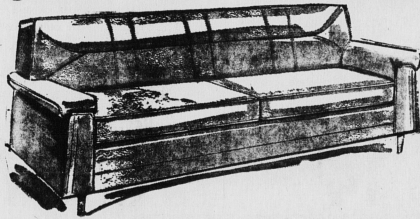

KROEHLER SLEEP-OR-LOUNGE

Reg. 259.00

199.97

NO DOWN PAYMENT—11.00 MONTHLY

BROADLOOM CARPET AT BIG SAVINGS

COMPARE THESE PRICES

TAPA TRILAN

Regular 7.95 Sq. Yd.

6.97

Sq. Yd.

COLONY BAY ACRILAN

Regular 9.98 Sq. Yd.

8.47

Sq. Yd.

HAWTHORN ACRILAN

Regular 13.95 Sq. Yd.

11.97

Sq. Yd.

NO DOWN PAYMENT—EASY MONTHLY TERMS