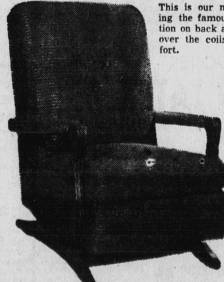

PLATFORM ROCKERS

Reg. 69.95

52.97

NO DOWN PAYMENT 6.00 MONTHLY

46.97

Reg. 54.95

NO DOWN PAYMENT

5.00 MONTHLY