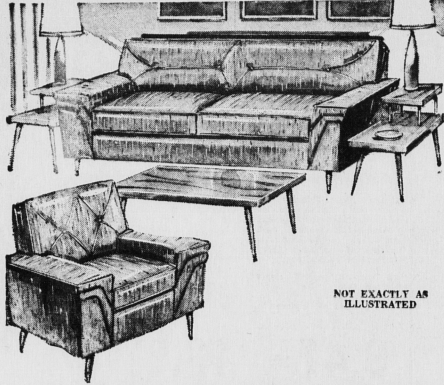

7 PC. GENUINE KROEHLER LIVINGROOM ENSEMBLE

NOT EXACTLY AS ILLUSTRATED

- Choose from brown, raisin, or turquoise
- Attractive modern styling
- Deep sewn foam back over coil spring
- Ensemble consist of Kroehler Chesterfield, matching chair, arborite top coffee table, 2 matching step end tables, 2 table lamps and shades

199.97

AVAILABLE AS 2 PC. SUITE $169.99

REGULAR 298.00

NO DOWN PAYMENT—11.00 MONTHLY