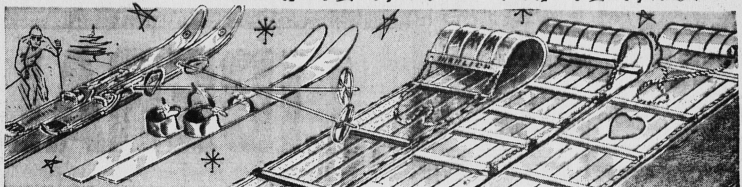

SMART SANTAS SAVE... AT

TREE LIGHTS

-at compare and save prices

MULTIPLE OUTDOOR SET

FULLY APPROVED
—FOR 110-120 VOLT CIRCUITS

2.69

12-LIGHT OUTFIT

7-Light Set 1.59 — 15-Light Set 3.39
Extra Bulbs — each .14; 5 for .59

Canadian-made heavy weatherproof wiring, safety sockets. The generous length gives greater coverage; add-on connector for extra sets; mammoth colored bulbs, individual lighting.

INDOOR TREE LIGHTS

FEATURED AT THESE REDUCED PRICES

OUTDOOR FLOODLIGHT KIT

Complete with 150-watt bulb

3-PIECE KITCHEN UTILITY CANISTER SET

Deluxe Imported Ski Outfit
For downhill, slalom and all types of skiing. Laminated white ash. Full length tempered steel edges. "Kinzo" safety binding. 6-ft. 1in., 6-ft. 8in., 6-ft. 8in. size **31.95**

Kiddies' Ski Outfit
"Starlet Set", includes 4-ft. hardwood skis, leather harness plus ski poles. For 8 to 7 years. **7.49**

YOUTH'S SUPER SKI SET
8-ft. 4in. skis "Chalet" Junior cable harness. Cane poles. Suitable for the "get across" skier. Full length bright poly ropes. **13.49**

YOUTH'S SKI OUTFIT
3-ft. skis. "Chalet" touring harness, cane poles. For 8 to 10 year olds. Complete **9.49**

Limited Quantity Special
ALL STEEL Toboggan
Popular 3-ft. size. Rugged, lighter and more durable than wood. Deep grooves on bottom to give long straight thrilling rides and extra speed. Safety rolled edges. Full length bright poly ropes. **4.99**

SELECT HARDWOOD TOBOGGAN
Flexible, clear grained hardwood. Natural oil finish; weatherproof polyethylene ropes; strong "chindown-hood" construction. 4-ft. size **5.39**
5-ft. size **6.99** 6-ft. size **8.59**
"Eight-Footer" Toboggan Superior construction throughout **11.98**

LAY-AWAY NOW FOR CHRISTMAS