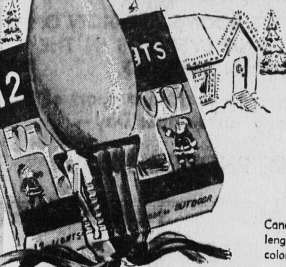

SMART SANTAS SAVE... AT

TREE LIGHTS

-at compare and save prices