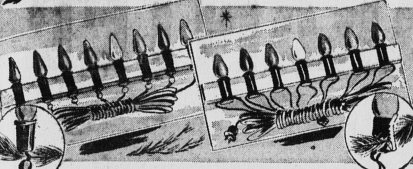

MULTIPLE OUTDOOR SET

FULLY APPROVED
—FOR 110-120 VOLT CIRCUITS

2.69

12-LIGHT OUTFIT

7-Light Set 1.59 — 15-Light Set 3.39
Extra Bulbs — each .14; 5 for .59

Canadian-made heavy weatherproof wiring, safety sockets. The generous length gives greater coverage; add-on connector for extra sets; mammoth colored bulbs, individual lighting.

INDOOR TREE LIGHTS

FEATURED AT THESE REDUCED PRICES

OUTDOOR FLOODLIGHT KIT

Complete with 150-watt bulb