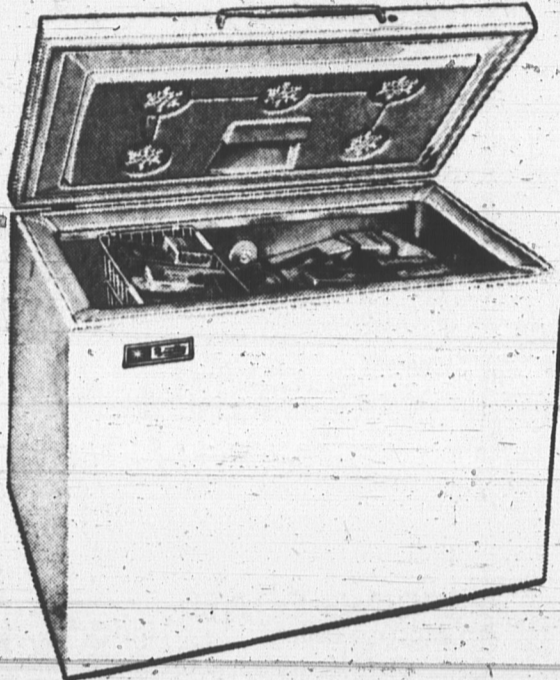

MIGHTY May Sale

Holman's
of P.E.I.

HURRY! This Super Savings Event Ends Sat. May 21

Holman's
of P.E.I.

Deluxe FRIGIDAIRE in White, Antique Copper or Turquoise

You're really living when you own a glamorous Frigidaire refrigerator in colour. Adds so much to your decor. Good news, too; this size Frigidaire is priced below other makes, exclusive at Holman's too. Features big freezer storage space, large fresh food section. Semi-automatic defrosting means overnight defrost convenience. Removable door shelves, butter compartment and egg storage on door. 3-year warranty on sealed-in unit.

Regular 219.95

MAY SALE

199.97

NO DOWN PAYMENT - 11.00 MONTHLY!

Save on your Food Bills with this Beatty Freezer!

Doesn't it make you wish you had a freezer when those wonderful meat, fruit and food buys come your way... BUT YOU HAVE NO PLACE TO STORE THEM! With this compact, 500-lb. dependable Beatty freezer chest, you solve your problems nicely and save, too. Here's something that makes it mighty convenient to own a Beatty freezer: you can freeze whole meals at a time. So, when you're rushed for time, or unexpected guests drop in, unfreeze the whole meal and you're away. Features Fibreglas insulation, keeps cold in, heat out. Dozens of wanted features. Reg. 219.95. MAY SALE

199.97

NO DOWN PAYMENT - 11.00 MONTHLY!

Deluxe 23 cu. ft. model, 750-lb. model. Reg. 259.95. MAY SALE **229.97**

TRADE-IN YOUR OLD REFRIG. ON THIS BIG 13 CU. FT. 2-DOOR FRIGIDAIRE

It's going to make life easier for you. The large separate Zero-Zone freezer holds up to 110 lbs. of foods safely up to one year. The freezer section needs defrosting only 2 or 3-times a year. Fresh food section is defrosted automatically with no fuss or bother to you. Easy-gliding adjustable shelves remove easily, for fast cleaning. Note: trade-in refrigerator must be in normal working condition.