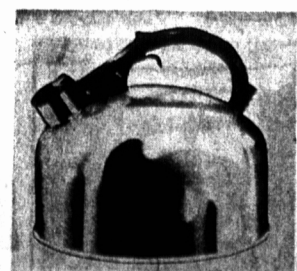

Revereware Stainless Steel TEA KETTLE

Revereware stainless steel with copper bottom for the best in cookware. Fast heating, whistles when boiling. Streamlined grip handle. 3 quart size. Priced for Gifting at—

8.75

SHOP NOW! HOLMAN'S Both Stores HOUSEWARES