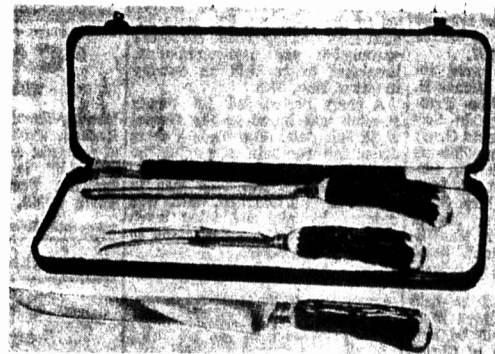

Gift Idea! Set of 6 STEAK KNIVES

In Attractive Gift Box

Handsomely made with British steel blades (serrated edges) and strong simulated stag horn handles. Priced for Gifting at—

4.99