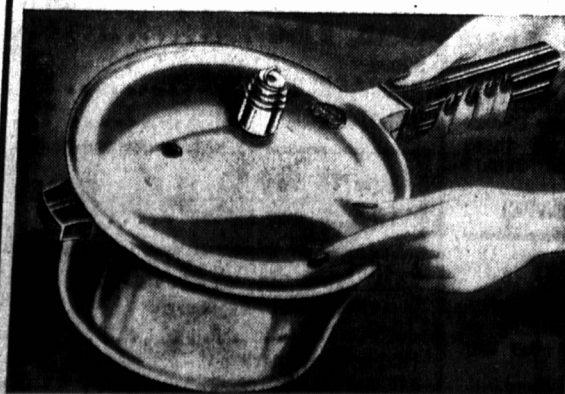

Famous Presto PRESSURE COOKER

Made of heavy cast aluminum. Wonderful to use, easy to clean, saves hours of time. For meats, soups and desserts. Graduated indicator for timing. 3 1/2 quart size. Priced for Gifting, at—

17.95