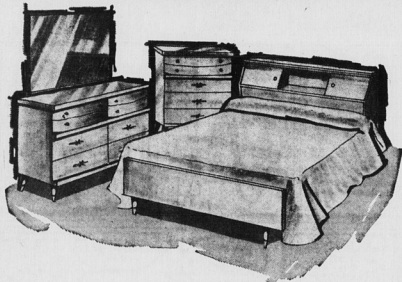

5 PC. DELUXE BEDROOM SUITE

- 5 piece
- Bookcase Bed—double size
- 4 Drawer Chest of Drawers
- Spacious 8 Drawer
- Triple Dresser with Mirror—56" in length
- 220 Coil Quilt Top Mattress
- Ribbed Slat Spring
- Sturdily Constructed
- Attractively styled
- Curved Drawer Fronts
- Walnut

REGULAR $225.90 - SAVE 46.90

ALL 5 PIECES NOW ONLY

179.00

NO DOWN PAYMENT—$11.00 MONTHLY