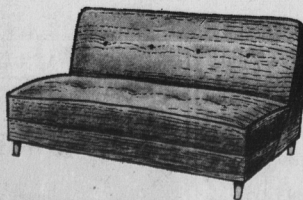

SPACE SAVER

44.95