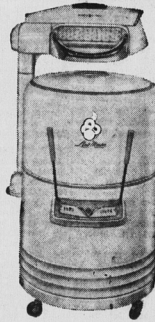

McCLARY-EASY WATERFLO WASHER

with Automatic Pump

Regular $129.95

109.95

No Down Payment
$8.00 monthly

BATH TOWELS

1.59 Pair

2.29 Pair

BOXED PILLOW CASES

1.69 Pair

2.49 Pair

"TEX-MADE" SHEETS

- Select bleached snowy white
- Homestead quality
- Laundered ready for immediate use
- Gift packaged
- Size 81 x 100"

Regular $3.69

3.19

Each

Regular 4.98

3.99

Each

BOXED TOWEL SETS

- Fine quality cotton terry
- Beautiful hand screen floral design

Regular 2.98

SALE . . . .

- Each set contains 3 pieces
- Hand or Bath Towel with 2 matching Face Cloths

2.49

Set

Westco Oracle WALL CLOCKS

5.99

Bathroom SCALES

5.29