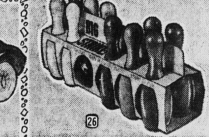

COLOURFUL BEADS
Bright shades of plastic with various shapes of beads. Plastic wires all ready for stringing. Price ..... 77¢