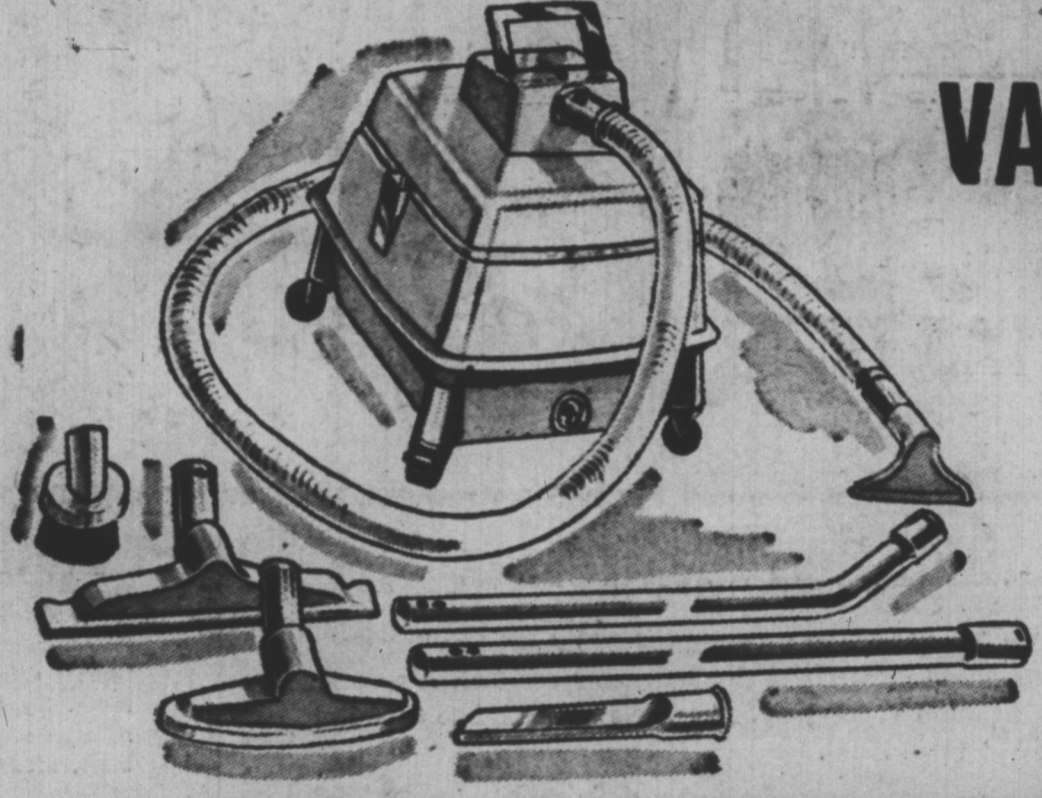

"THOR" HYDRO-SWIRL WASHERS

At A Sale Saving! Buy At This Low Price ... Save Time ... Save Work ... With A New "Thor" Washer!

Washers that offer you the utmost in performance and styling. Neat and compact square style. Pressure-cleaning safety wringer, automatic timer, handy finger-tip agitator control. "Hydro-swirl" washing action, 9 vane super agitator, duo-matic wringer drive. Over 10 lb. capacity tub. Large free-rolling casters, lifetime porcelain enamel tub, suds-sealing aluminum tub cover.

APRIL BARGAIN, each 149.00

NO DOWN PAYMENT 18 Monthly Payments of 9.40