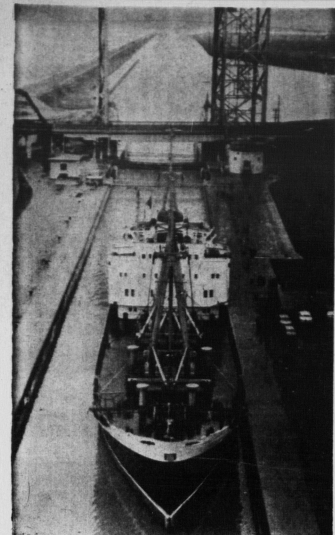

TIGNISH

Miss Carol Richard, Halifax, N.S., spent the weekend at the home of her parents.

Mrs. Nelson Gaudet is a patient at Western Hospital, Alberion.

NORTHAM

Spurgeon Dymond is a patient in the Steward Memorial Health Centre.

The Presbyterian Ladies Aid met at the home of Mrs. Frank Platts recently.

BURTON

Bennett Howard, Glengarry,

U.S. Treasurer Resigns Position

Mrs. Smith, a native of Montreal who has continued as Dem-

$20 Million Set For Doll Up Drive

OTTAWA (CP)—The National Capital Commission will spend $20,941,000 this year in the giant program to doll up Ottawa.

This was revealed in the NCC's 1962-63 capital budget tabled in the Commons.

FIRST SHIP ENTERS SEAWAY

The German freighter Transpacific slips through the St. Lambert lock at the Montreal entrance of the St. Lawrence Seaway, becoming the first ship to enter the inland water-

way in 1962. The Transpacific will anchor in Lake St. Francis to await completion of repairs to the Eisenhower lock near Massena, N.Y.

(CP Wirephoto)

EAST BALTIC

Mr. and Mrs. Edgar Dennis and family, Charlottetown, spent a few days with Mrs. Dennis' mother, Mrs. Fred E. Robertson, Kingsboro.

Mr. and Mrs. Carl MacVane, Bothwell, accompanied their young son, Emery MacVane, from the Charlottetown Hospital where he was undergoing treatment to several days.

Mr. and Mrs. Wilbur Jarvis and daughter Lynn, Kingsboro, were recent guests of Mrs. Alice Ladner, Charlottetown.

Mrs. Walter Dixon, East Baltic, attended the executive meetings of the Women's Institutes held recently in Charlottetown.

William Robertson returned to his home in Kingsboro after spending the past couple months with relatives in Summerside.

Richard Coolen, Charlottetown spent the weekend with his wife and family in East Baltic.

Miss Betty Ching, Charlottetown, spent the weekend at her home in Black Pond.

Keith Young, Clyde River, attended the recent funeral of his cousin, Mrs. Fred Dixon, in the Kingsboro Baptist Church.

Mrs. Leslie Ladner and her two daughters, Charlottetown, visited recently with her parents, Mr. and Mrs. Reggie Rose, Red Point.

BORDEN

Miss Elaine Palmer, daughter of Mr. and Mrs. Harold Palmer, Borden is a patient in the Prince County Hospital.

Miss Reniah Howatt returned to Borden Monday after vacationing in Florida for the past month.

Mr. and Mrs. Charles Burke of Saint John are visiting in Borden.

BACKACHE May be Warning

Imagine... paint to match your favorite fabrics, wallpapers, and floor coverings.

No more guesswork! Just pick the shade you want from the FLO-GLAZE Colorizer Album. Get it in any interior finish.

Flo-glaze Colorizer
PAINTS AND ENAMELS
DOUGLAS BROS. & JONES LTD.