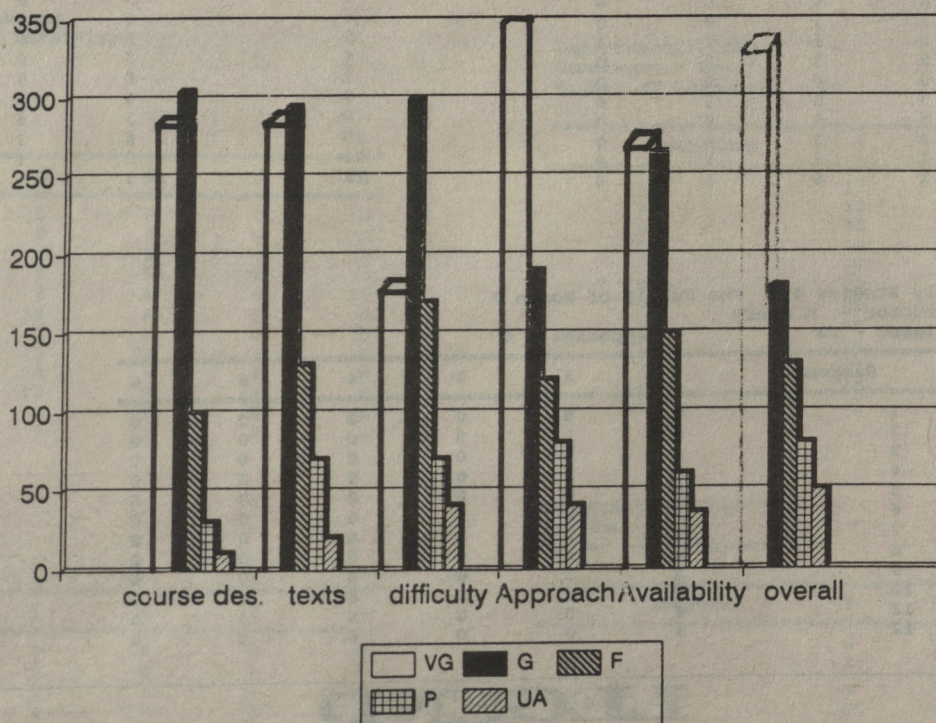

OVERALL UPEI RESULTS

SURVEY ON TEACHING CUMULATIVE FINAL RESULTS ENROLLMENT: 2691 RESPONSES: 731

Response	1	2	3	4	5	6
Question 1	138	239	215	139	0	0
2	293	438	0	0	0	0
3	277	312	95	40	5	2
4	245	284	137	52	12	1
5	112	187	90	34	12	296
6	177	305	158	73	17	1
7	474	167	59	24	7	0
8	349	173	114	70	25	0
9	279	238	130	58	26	0
10	406	186	80	41	18	0
11	342	169	116	78	26	0
12	329	176	109	71	46	0

LEGEND		
1 - VERY GOOD	2 - GOOD	3 - FAIR
4 - POOR	5 - UNACCEPTABLE	6 - DOES NOT APPLY

February 15, 1994