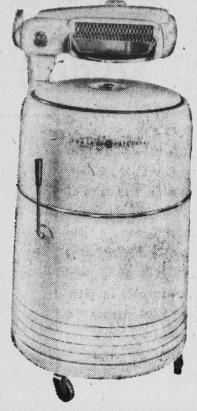

Save 72.00 - Frigidaire 10 Cu. Ft. Deluxe Refrigerator

- Frigidaire's finest quality at the price of ordinary refrigerators
- big 54 lb. frozen food chest
- oiled for lifetime
- semi-automatic defrost setting for overnight defrosting
- full width vegetable hydrator
- 5 year warranty on sealed unit
- removable door shelves
- designed by engineers—but planned and approved by women

Manufacturer's List 269.95

197.95

No Down Payment Only 11.00 monthly