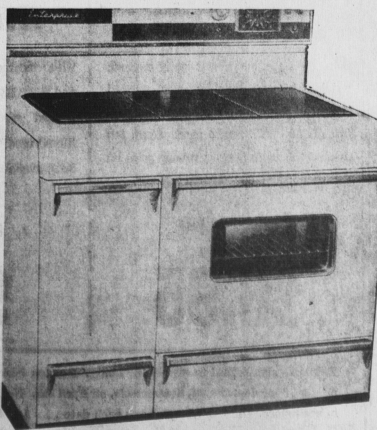

New 1963 Hoover Deluxe Floor Polisher

Regular price 34.95

28.95

No down payment - 5.00 monthly

$60 FOR YOUR OLD RANGE on this ENTERPRISE FULLY AUTOMATIC OIL RANGE

- set your new range to come on automatically - warm up your kitchen on cold winter mornings.
- fully automatic with clock controlled oven
- pilot—eliminates lighting
- large blue granite porcelain lined oven
- new built-in oil line cleaning rod
- double glass window in oven door, non fog type.

Regular 409.95

Less Trade 60.00

YOU PAY ONLY...

349.95

No Down Payment - Only 18.00 Monthly