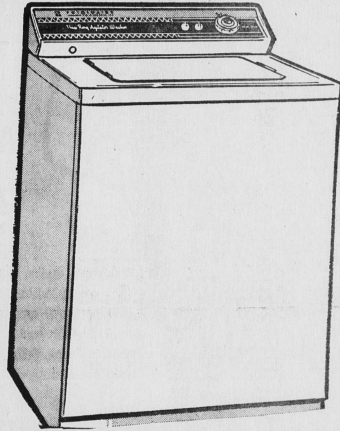

Beatty Deluxe Wringer Washer

- enjoy faster, cleaner washes
- deluxe wringer with big chrome boards
- automatic drain pump empties in 87 seconds
- 6 year warranty on mechanism
- lifetime oiling
- wringer rolls self-adjusting
- only four working parts

Reg. Price 199.95

144.95

AND YOUR OLD WASHER

no down payment - 9.00 monthly

Now - Save 70.00! 1963 Frigidaire Deluxe Automatic Washer at a New Low Price

- 3-ring agitator, bathes dirt out without beating
- uses less hot water than other makes
- built and backed by General Motors
- rapidry spin
- automatic lint removal system
- automatically distributes all laundry aids
- soak cycle for problem washes
- simple but flexible to operate

Regular Price 329.95

259.95

No Down Payment - Only 14.00 monthly

And Your Old Washer