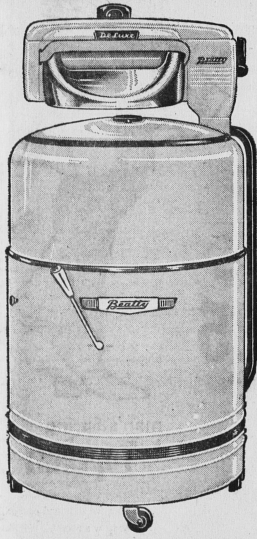

Beatty Deluxe Wringer Washer

- enjoy faster, cleaner washes
- deluxe wringer with big chrome boards
- automatic drain pump empties in 87 seconds
- 6 year warranty on mechanism
- lifetime oiling
- wringer rolls self-adjusting
- only four working parts

Reg. Price 199.95

144.95

AND YOUR OLD WASHER

no down payment - 9.00 monthly

Now - Save 70.00! 1963 Frigidaire Deluxe Automatic Washer at a New Low Price

- 3-ring agitator, bathes dirt out without beating
- uses less hot water than other makes
- built and backed by General Motors
- rapidry spin
- automatic lint removal system
- automatically distributes all laundry aids
- soak cycle for problem washes
- simple but flexible to operate

Regular Price 329.95

259.95

No Down Payment - Only 14.00 monthly

And Your Old Washer