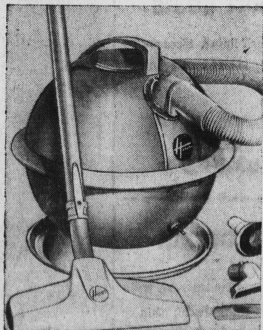

Hoover "Constellation" Vacuum Cleaner

Saves time & trouble as you clean

Reg. price 69.95

58.95

No Down Payment - 6.00 Monthly

$50 FOR YOUR OLD RANGE on This KEMAC RANGE

- Specially designed for burning wood with Kemac burner
- Balanced heat for best baking results
- Large Firebox for burning wood or garbage with oil
- Family size oven
- Roomy storage drawer for utensils or warming compartment
- Come in and Compare this Enterprise quality range with any other make

Reg. 299.95

Less trade 50.00

You Pay Only

249.95

No Down Payment - Only 13.00 monthly