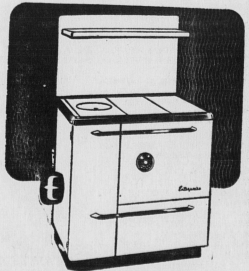

10-DAY SPECIAL PURCHASE SALE

LAST FIVE DAYS - SALE ENDS SAT. MAR. 30th

1963 Deluxe General Electric Wringer Washer

- deluxe safety wringer; locks in any position
- 5 year warranty on mechanism
- direct drive, only 4 moving parts
- wringer rolls self adjusting to garment thickness
- motor permanently lubricated
- complete with drain pump

Mfgs. List 179.95

108.95

No down payment—8.00 monthly

Save 72.00 - Frigidaire 10 Cu. Ft. Deluxe Refrigerator

- Frigidaire's finest quality at the price of ordinary refrigerators
- big 54 lb. frozen food chest
- oiled for lifetime
- semi-automatic defrost setting for overnight defrosting
- full width vegetable hydrator
- 5 year warranty on sealed unit
- removable door shelves
- designed by engineers—but planned and approved by women

Manufacturer's List 269.95

197.95

No Down Payment Only 11.00 monthly

Beatty Deluxe Wringer Washer

- enjoy faster, cleaner washes
- deluxe wringer with big chrome boards
- automatic drain pump empties in 87 seconds
- 6 year warranty on mechanism
- lifetime oiling
- wringer rolls self-adjusting
- only four working parts

Reg. Price 199.95

144.95

AND YOUR OLD WASHER

no down payment - 9.00 monthly

Now - Save 70.00! 1963 Frigidaire Deluxe Automatic Washer at a New Low Price

- 3-ring agitator, bathes dirt out without beating
- uses less hot water than other makes
- built and backed by General Motors
- rapidry spin
- automatic lint removal system
- automatically distributes all laundry aids
- soak cycle for problem washes
- simple but flexible to operate

Regular Price 329.95

259.95

No Down Payment - Only 14.00 monthly

And Your Old Washer

Hoover "Constellation" Vacuum Cleaner

Saves time & trouble as you clean

Reg. price 69.95

58.95

No Down Payment - 6.00 Monthly

$50 FOR YOUR OLD RANGE on This KEMAC RANGE