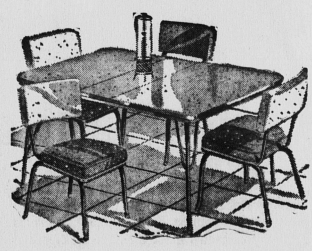

KITCHEN and DINETTE SUITES

CHOICE OF BRONZETONE OR CHROME

... are to dine on

7 PIECE SUITE

Regular 99.95

74.99

NO DOWN PAYMENT—$7.00 MONTHLY

5 PIECE SUITE

Reg. 59.95

44.99

SUMMER FURNITURE

to relax outdoors on

CHAIRS

- Large size with seat 18" x 16" blue and green
- Lightweight 1 1/2" aluminum frame
- Special 2" wide arm supports

DELUXE LAWN CHAIRS

- Lightweight aluminum frame
- Superstrong plastic web
- Easy folding with nylon washers
- Choice from blue, green or yellow