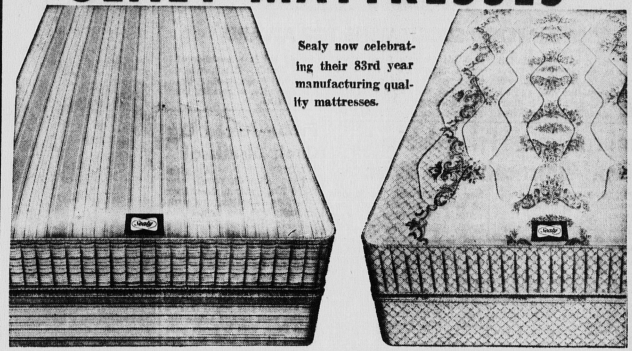

BIG SAVINGS SEALY MATTRESSES

Sealy now celebrating their 83rd year manufacturing quality mattresses.

... A mattress is to sleep on

83rd ANNIVERSARY

Regular 59.50

39.99

NO DOWN PAYMENT—5.00 MONTHLY

ANNIVERSARY SUPREME

Regular 69.50

49.99

NO DOWN PAYMENT—6.00 MONTHLY