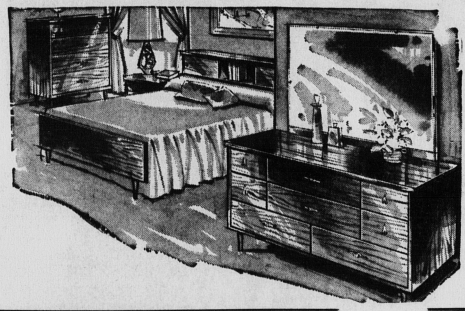

EXCEPTIONAL VALUE on TRIPLE DRESSER

BEDROOM SUITE

Is to beautify your bedroom with

Regular 169.00

129.99

NO DOWN PAYMENT—9.00 MONTHLY

SPACE SAVER SOFABED