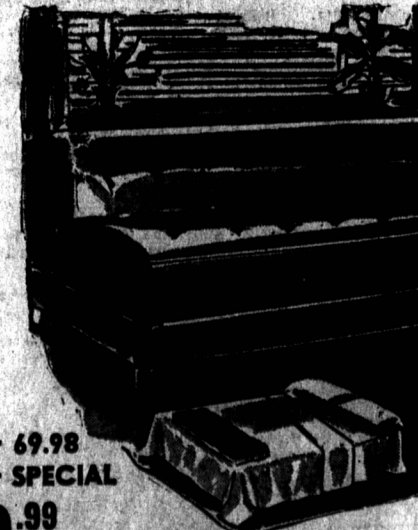

### FOLDAWAY COTS

Regular 29.98

September SPECIAL

**24.99**

All strap steel construction, easy rolling casters and a pump spring-filled mattress gives you a comfortable cot that folds sandwich style and may be stored in a small space when not in use.

### ARMLESS DAVENPORTS

Regular 69.98  
September SPECIAL

**59.99**

Well built and attractively styled in the modern manner. This Armless Davenport is covered in an assortment of repp fabrics. Makes into a comfortable double bed.