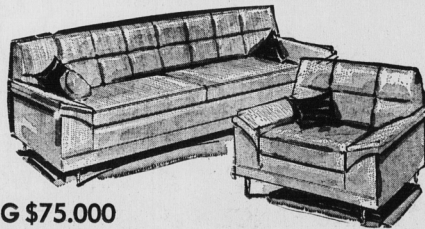

**BIG $75.000
TRADE-IN ON THIS SUITE...**

Genuine KROEHLER Specially Priced!

Two piece quality Kroehler Chesterfield Suite. Framed in solid birch—beveled screwed and corner blocked for added rigidity. Covered in deep-piled 100% nylon frieze and protected by Kroehler performance tested fabric warranty.

REGULAR $279.98
LESS 75.00 TRADE IN

204.98

NO DOWN PAYMENT—$12.00 MONTHLY