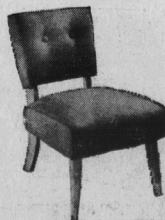

HOSTESS CHAIRS

Reg. $17.95

13.98

Better quality—made by Kroehler.

Reg. $24.95

19.98

KROEHLER COIL SPRING CONSTRUCTED