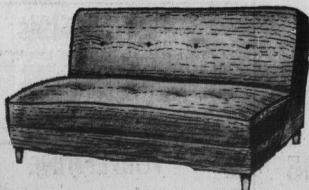

SPACE SAVER "SOFA-BED"

FLAT FABRIC

REG. $54.95
Save $10.97

43.98

$5.00 Monthly

FREIZE FABRIC

REGULAR $64.95
SAVE $10.97

53.98

$6.00 Monthly