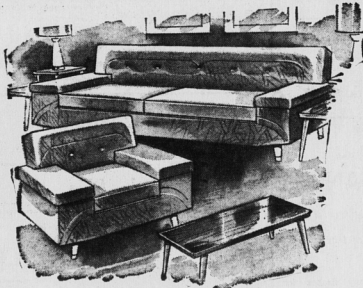

Deluxe 7 pc. KROEHLER LARGER LIVINGROOM ENSEMBLE

REGULAR $349.95
SAVE $99.97

249.98

No Down Payment—$14.00 Monthly