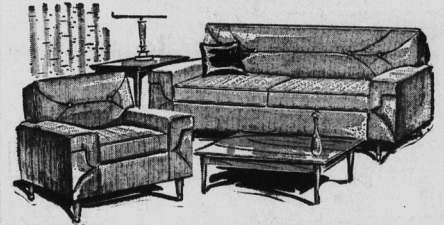

ECONOMY PRICED SUITE

SOFA & MATCHING CHAIR

EXCELLENT QUALITY

See this attractive, modern styled 2-piece living room suite. Good quality 100% Nylon covering.

- Reversible Foam Cushions
- Sturdy Hardwood Frame
- Deep sewn handsomely styled back
- Choice of Brown or Raisin

REGULAR $229.00

SAVE $59.02

169.98

No Down Payment—$10 Monthly