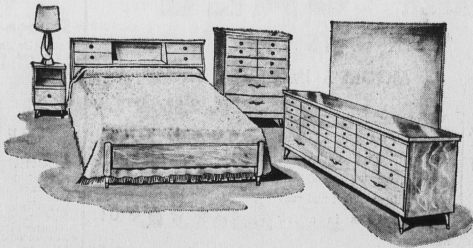

5-PC. BEDROOM ENSEMBLE

1. Bedroom suite features—
2. Large 9 drawer triple dresser
   - 4 drawer chest of drawers
   - Double size bookcase bed
   - 220 coil "Royal" Quilt top mattress

- Ribbon slat steel spring
- Large Venetian Mirror
- Dovetail Drawer Construction
- Nylon Drawer Glides
- Beautiful Walnut Finish

SAVE 56.90

Regular 245.90

$189

No Down Payment
10.00 Monthly

CHARLOTTETOWN STORE

SUMMERSTIDE STORE

Store Hours
Monday thru Thursday ... 8:30-5:30
Friday ... 8:30-9:30
Saturday ... 8:30-4:30
Monday thru Thursday ... 8:30-5:00
Friday ... 8:30-9:00
Saturday ... 8:30-noon