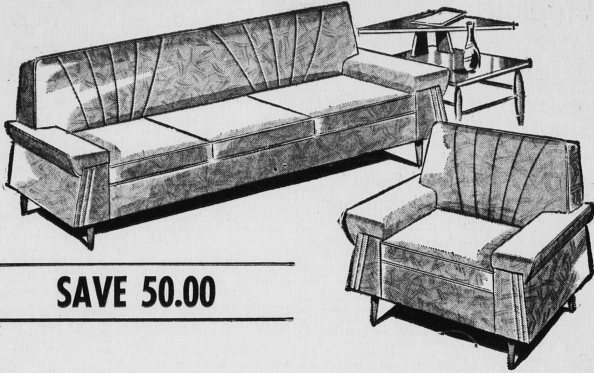

Holman's
of P.E.I.

12-DAY FURNITURE SALE

Starts Today - Continues 12 Days Only - Sale Ends April 27th

LIVINGROOM SUITES

...another big "Kroehler" quality value sensation

SAVE 50.00

- Sofa and matching chair
- Lux-i-foam reversible cushions
- Modernly styled and built for lasting beauty
- Long lasting freize covering in chocolate or raisin
- Famous Kroehler cushionized construction

Regular 239.00

$189

NO DOWN PAYMENT - ONLY 10.00 MONTHLY