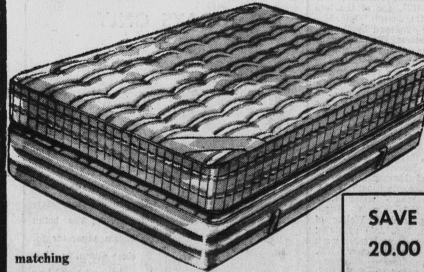

SEALY "QUILT GUARD" MATTRESS