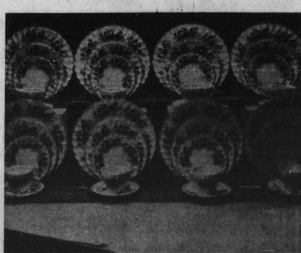

40 Pc. DINNER SET

REG. 30.40

23.97

ALARM CLOCKS

2.27

CAMPUS REFILLS

57c

CUPS AND SAUCERS

Floral design on pure white background. Reg. 3.9c

4 for 1.29

TUMBLERS

9 oz. size in assorted coloured decorations. Reg. 30c.

8 for 1.37