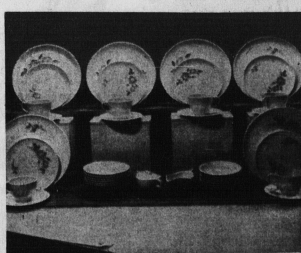

39 Pc. MELMAC SETS

Regular 29.95

21.97

MELODY and MELINDA