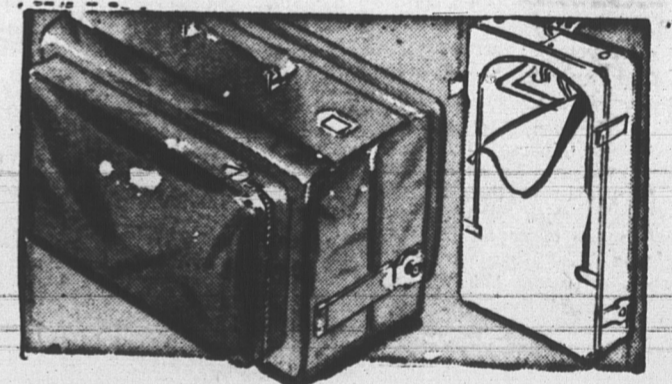

MESH PLAYPEN

Chromium plated steel frame, vinyl covered mattress.

Special, each **20.88**

FLYTE BAG

Nylon construction, reinforced corners, 2 large outside pockets, colours blue, brown.

Special, each **15.99**

LADIES TWIN LUGGAGE SET

18 inch overnight case, 21 inch wardrobe case, colours blue, grey.

Special, set **20.99**

DRESS TRUNK

Sizes 36 x 18 x 20, sturdy plywood frame, reinforced corners.

Special, **15.99**