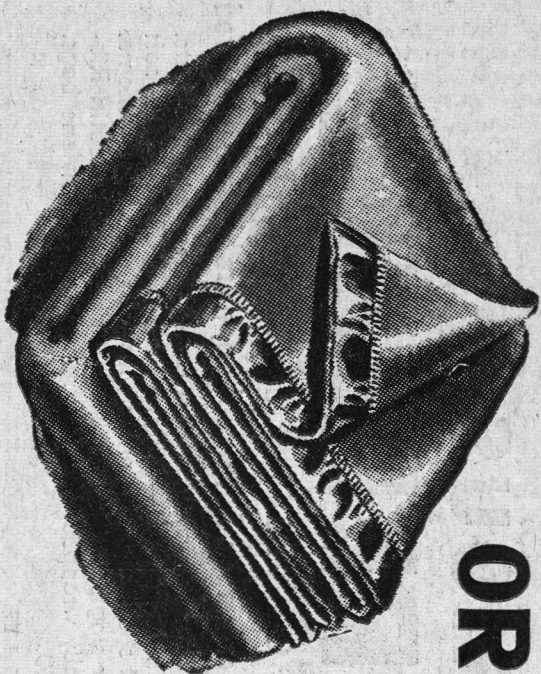

MAXIMUM TRADE-IN — 5 LBS.
64" x 86" Stitched ends ..... No. 27 **6.35**
64" x 86" Satin bound ..... No. 28 **6.75**
MAXIMUM TRADE IN — 4 LBS.
60" x 80" Stitched ends ..... No. 31 **5.35**
60" x 80" Satin bound ..... No. 32 **5.75**

FAIRFLEECE QUALITY Fringed Auto Robes

MOTORIZED A favorite with everyone and growing in popularity, these beautiful robes are made with that extra touch of quality — attractive hand-rolled fringed ends. Expertly woven to give long service and excellent value at these low prices. Colors: Wine and Grey, Seal and Grey. About 58 x 72 inches.

MAXIMUM TRADE-IN — 4 LBS. NO. 94 ..... **8.00**

FAIRLOOM

VISCOSE TWEED BROADLOOM
In Cedar, Maple, Mushroom, Marl, Pepper and Salt Grey, Green and Brown Marl. In 3-Foot Width Only