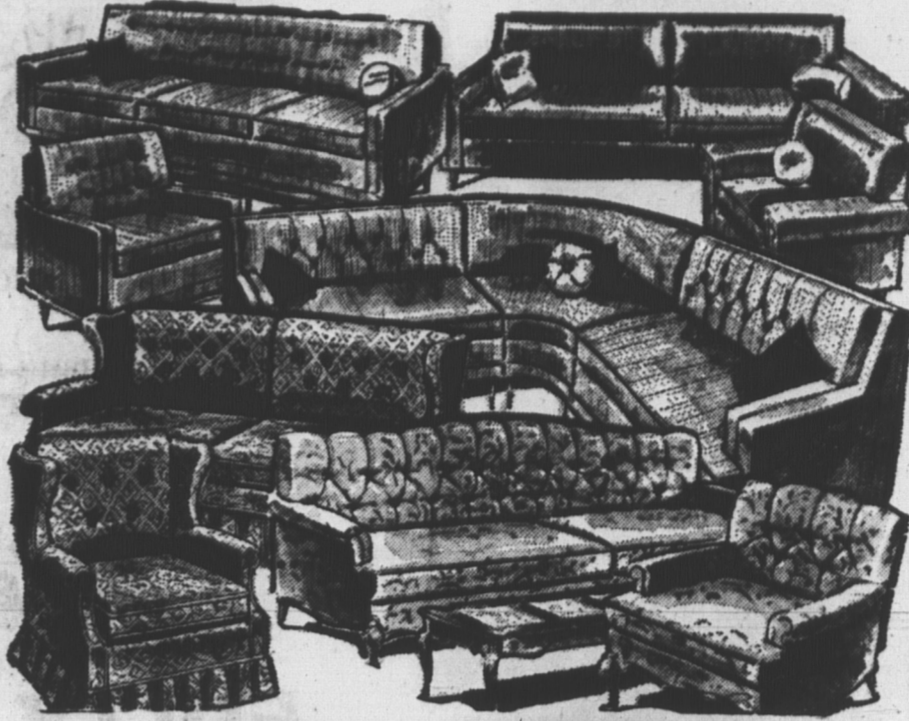

Buy's of a Lifetime - Free Parking

Free Delivery - Low Down Payments - Easy Terms - Oct. 18th to 23rd

40 CHESTERFIELD SUITES

HAND PICKED TO MEET YOUR NEEDS

SLIM LINE MODERNS

- The best chesterfield we've ever been able to offer in this price range. Highly styled, nylon frieze cover, hardwood construction, foam cushions and moulded foam back. Raisin or chocolate brown. Fantastic low price **159.00**
- Attractively tailored back. Construction is engineered for quality, comfort and durability. Slim arms have genuine solid walnut trim. 4 seater, zipped cushions, foam cushions and back, char. brown. **189.00**
Was 239.00. Now only
- Kroehler 2 pc. chesterfield suite, modern, slim lines, walnut wood trim, attractively tailored, upholstered in beautiful tweed material, colors beige, gold or choc. brown, exclusive Kroehler construction, including coil spring seal deck and foam cushions, was 294.50 **239.00**
Now only

CONTEMPORARY

- Mueller sofa and chair, brown, first class coil spring construction, foam rubber cushions, valance, was 489.00, 1 only **299.00**
Now just
- Farquharson-Gifford, 3 seater sofa and chair, boucle material, foam cushions, extra arm caps, terrific construction, tremendous value, slight damage. Was 398.00. **299.00**
Now

SECTIONALS

- Delightful 3 pc. Sectional, foam rubber cushions, moulded foam back, nylon cover, attractive raisin colour, first rate construction. **269.00**
Was 399.00. Now only
- 3 piece Daveno Sectional, Seats 5, consists of Daveno which opens to provide sleeping accommodations and 2 seater sofa carrier unit provides walnut shelve and secret compartment. Rich nylon frieze cover, chocolate brown, was 269.00. Now only **209.00**