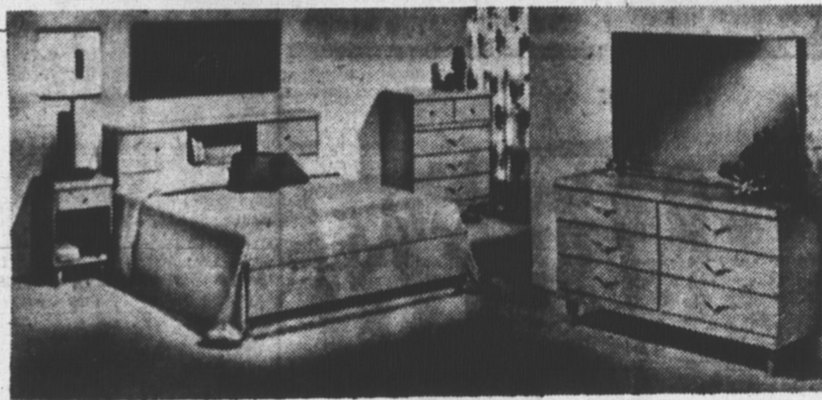

Distinctive modern styling; baked plastic finish; dovetailed drawers, nylon drawer glides; adjustable mirror; quality construction; Finished in Silvermist Sandalwood or walnut; ensemble consists of: double dresser, 4 drawer chest of drawers, bookcase bed, double size, silver ribbon spring, Abegweit quilted mattress.
Regular 232.00 - 12.00 monthly
With Panel Bed Reg. 222.00 **177.00**
Sale **164.50**

CARPETS

ALL AT

REDUCED PRICES

Choose this smart **Styilaire Hide-a-Bed*** Sofa with Matching Chair

Offers elegant sleeping and sitting comfort. Complete with famous Beautyrest seat cushion luxury and quality full size Slumber King* mattress.
Regularly 289.50