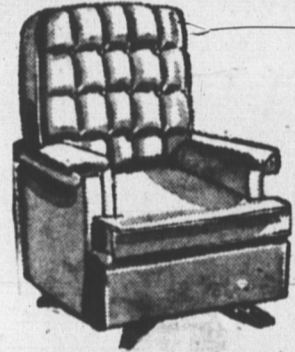

CHAIR SALE

Kroehler Platform ROCKERS

- Coil spring construction
- Top Quality Nylon Covers
- Wide selection of colors reg. 64.50

49.95 6.00 monthly

Wide Back

CHAIRS

- Mahogany or Walnut trim
- Tufted backs
- Beautiful Covers
- Add delight to your room reg. to 139.00

99.50 others from 59.50

Swivel

ROCKERS

- Such Comfort!
- Such Convenience!
- Beautiful Covers & Colors
- And look at this price!

49.95

Hostess Chairs

- Group 1 Reg. 16.95 **12.95**
- Group 2 Reg. 24.95 **18.95**
- Group 3 Reg. 39.95 **27.95**