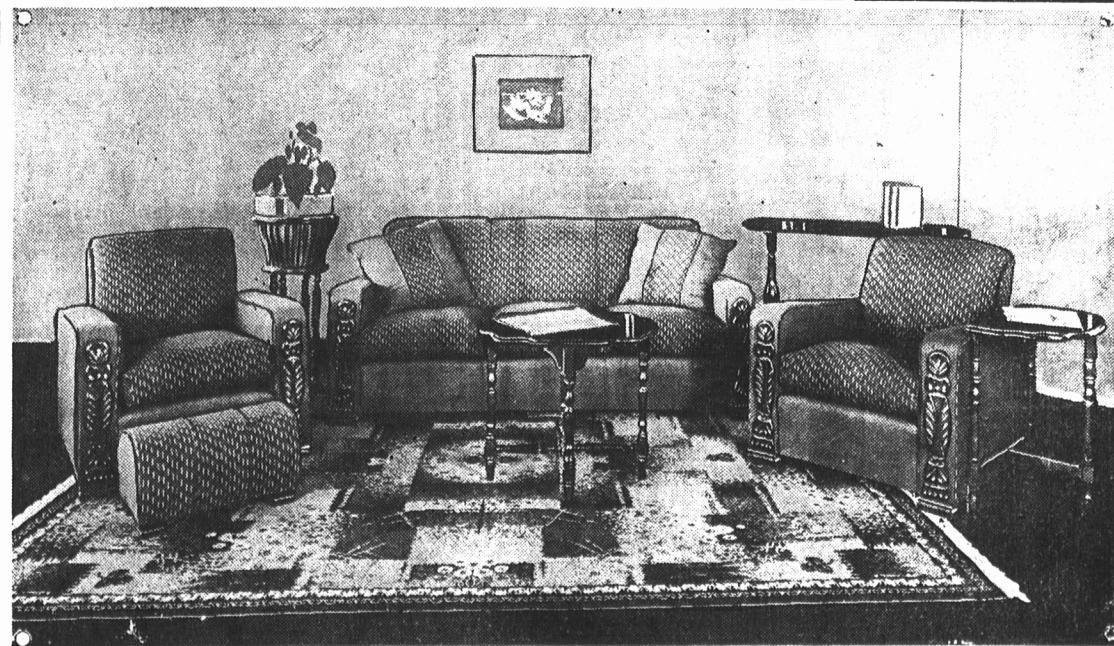

A MAGNIFICENT MAHOGANY DINING SUITE by GIBBARD

Regularly \$250 **\$199.**
 CASH PRICE
 \$20 DOWN
 EASY TERMS

Genuine Oriental Honeywood 5-Piece Bedroom Suite

Special Price **\$195**
 CASH PRICE
 19.50 DOWN
 EASY TERMS

3-pc. Simmons Bed Outfit
\$14.95
 CASH PRICE
 2.50 DOWN — 2.66 for 5 Months

3 pc. SNYDER Chesterfield Suite
\$99.95
 CASH PRICE
 9.95 DOWN — 9.63 Monthly for 10 Months

BARGAIN!
Solid-Walnut 4-Poster BED
\$18.95
 CASH PRICE
 2.50 DOWN — 2.51 for 7 Months

Spring-Filled Studio Couch Special!
\$24.95
 CASH PRICE
 EASY TERMS — 2.45 DOWN — 2.41 for 10 Months

BIG SALE VALUE IN THIS ELECTRIC WASHER

\$59.95
 CASH PRICE
 5.95 DOWN
 5.78 for 10 Months

One of the most popular washers of the present season, the famous "Canadian Beaver". A gyrator type washer built to our own rigid specifications, which include rust-proof safety wringer, heavy-duty motor, cast-aluminum gyrator, fluted streamlined tub, and ivory porcelain enamel finish.