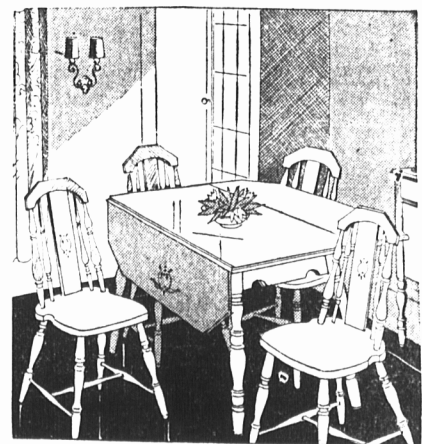

Save on 5-Piece BREAKFAST SUITE

$17.95
CASH PRICE
2.50 DOWN
2.65 for 6 Months

An attractive modern design in natural finish with striking red trim. Just the suite for your breakfast room. For Simpsons Expansion Sale this suite is priced at only $17.95. Shop early for yours.

F. A. Stewart JONES—129 Kent Street --

PHONE 602 CHARLOTTETOWN

Special Representative

THE ROBERT SIMPSON EASTERN LIMITED