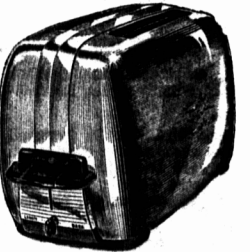

It's the diagonal slash that does it—gives firm beautiful separation—takes all the strain off your shoulders. Even in the Pretty-V low neck line—Wonder-bra lets you bend, turn and twist without a fuss.

2.50

HOLMAN'S Foundation Garments
Summerside and Charlottetown

Good Values In Women's

DRESS PUMPS

New fall styles in women's good looking Dress Pumps. Various leathers and suedine in low vamp pump with Cuban and spike heels and fancy trims. Colors—black, blue and red. Sizes 4 to 8 1/2 in medium widths. Pair—

3.98

HOLMAN'S Footwear
Summerside

Announcing!

**New LOW Prices On All
GENERAL ELECTRIC
Small Appliances**

- G. E. ELECTRIC KETTLE—
WAS **13.50** NOW **11.95**
- G. E. STEAM IRON—
WAS **19.95** NOW **17.50**
- G. E. DRY IRON—
WAS **12.95** NOW **10.95**
- G. E. PORTABLE MIXER—
WAS **24.95** NOW **21.95**
- G. E. AUTOMATIC TOASTER—
WAS **27.50** NOW **23.95**