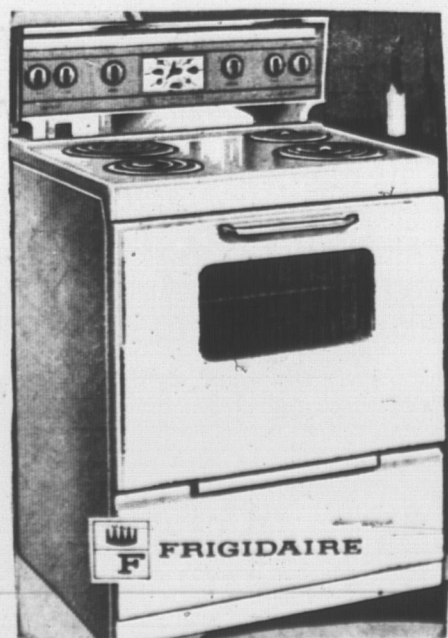

Reg. 129.95

99.97

No Down Payment—8.00 Monthly

Now . . . Priced Below Ordinary Makes Deluxe Frigidaire REFRIGERATOR

Enjoy big freezer storage, large fresh food section. Frigidaire products, made by General Motors, are better built to give you years of trouble free service, and have all the newest features for your convenience.

- Semi automatic defrost setting for overnight defrosting
- Full porcelain enamel liner and porcelain enamel vegetable crisper, designed to keep your fruit and vegetables garden fresh
- Removable door shelves for easy cleaning
- Butter compartment and egg storage on the door
- 5 year warranty on sealed unit

Regular 209.95

189.97

10.00 Monthly — No Down Payment

Deluxe 30" FRIGIDAIRE ELECTRIC RANGE

Range styling at its smoothest, smartest best

It's clock controlled oven, lets you cook your meals while you are working or shopping and it's self cleaning elements are a dream to use. It's big 23" oven will cook even the largest turkey or complete meal.

- Cook Master control centre lets you cook your meals automatically
- New self cleaning tubular electric ring elements
- High speed broiling
- Large non-fog window on oven door
- Range is finished in gleaming enamel
- One year warranty on all parts, plus two years on elements