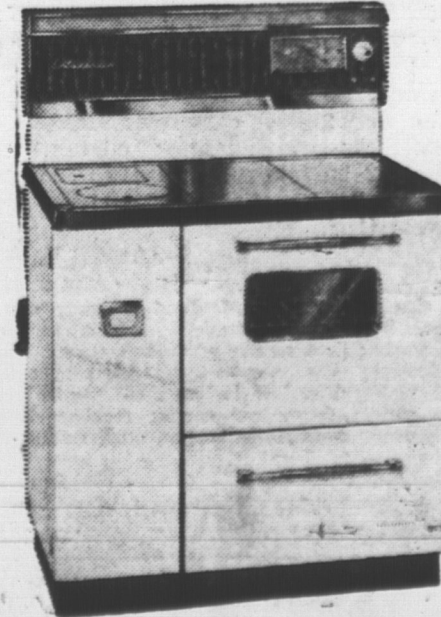

Deluxe ENTERPRISE OIL RANGE

COOK WHILE YOU ARE SHOPPING OR AT WORK

By simply setting the clock controlled oven, or set the range to come on and warm up your kitchen on those cold winter mornings. All this at a low operating cost.

- The exclusive thermojet oil burner eliminates lighting, turn to pilot when cooking is finished.
- Enterprise's exclusive design gives you balanced heat, in the large family size oven
- Deluxe backguard with light, and non-fog glass in oven door
- Modern styling that will add beauty to your kitchen

Reg. 399.95

359.97

No Down Payment—16.00 Monthly