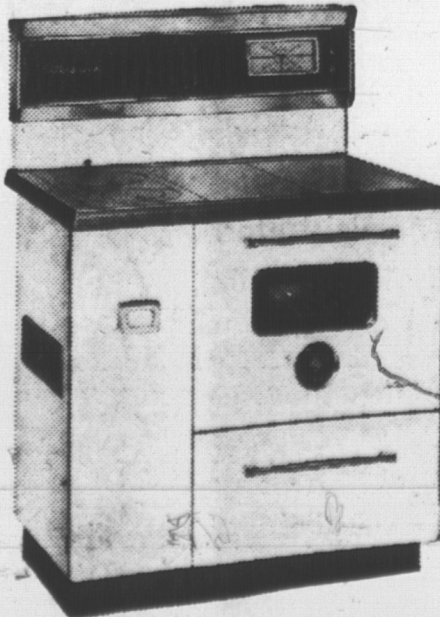

Regular 209.95

189.97

10.00 Monthly — No Down Payment

Deluxe 30" FRIGIDAIRE ELECTRIC RANGE

Range styling at its smoothest, smartest best

It's clock controlled oven, lets you cook your meals while you are working or shopping and it's self cleaning elements are a dream to use. It's big 23" oven will cook even the largest turkey or complete meal.

- Cook Master control centre lets you cook your meals automatically
- New self cleaning tubular electric ring elements
- High speed broiling
- Large non-fog window on oven door
- Range is finished in gleaming enamel
- One year warranty on all parts, plus two years on elements

Reg. 229.97

194.97

No Down Payment—11.00 Monthly

Deluxe ENTERPRISE KEMAC RANGE

ENJOY THE BEST BAKING RESULTS EVER WITH THIS NEW MODEL

It's the biggest and best Kemac Range made, never before a range so luxurious, so ready to respond to all your cooking and heating needs.

- Deluxe backguard with electric clock and minute minder
- Largest oven of any Kemac range finished in lifetime porcelain enamel
- Big deep firebox for burning wood or garbage with oil
- Nonfog glass in oven door
- Heavy cast iron oven door frame, exclusive feature with Enterprise