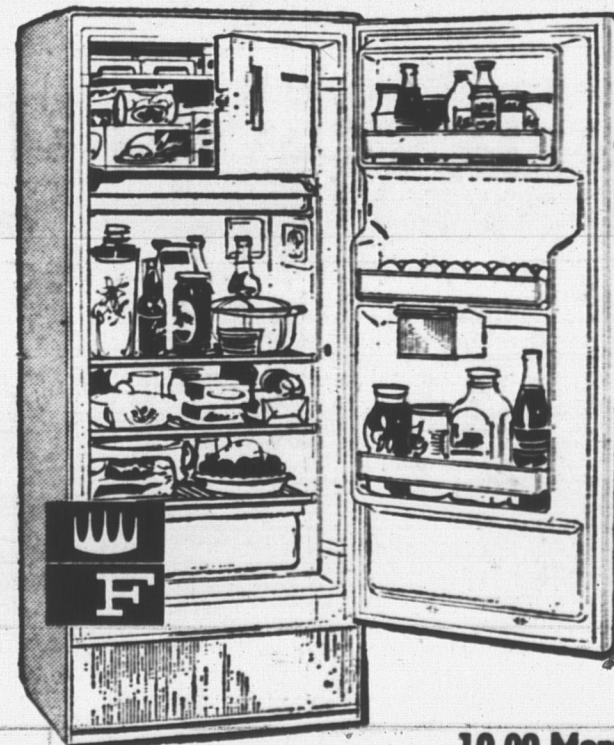

Reg. 129.95

99.97

No Down Payment—8.00 Monthly

Now . . . Priced Below Ordinary Makes Deluxe Frigidaire REFRIGERATOR

Enjoy big freezer storage, large fresh food section. Frigidaire products, made by General Motors, are better built to give you years of trouble free service, and have all the newest features for your convenience.

- Semi automatic defrost setting for overnight defrosting
- Full porcelain enamel liner and porcelain enamel vegetable crisper, designed to keep your fruit and vegetables garden fresh
- Removable door shelves for easy cleaning
- Butter compartment and egg storage on the door
- 5 year warranty on sealed unit

Regular 209.95

189.97

10.00 Monthly — No Down Payment

Deluxe 30" FRIGIDAIRE ELECTRIC RANGE

Range styling at its smoothest, smartest best

It's clock controlled oven, lets you cook your meals while you are working or shopping and it's self cleaning elements are a dream to use. It's big 23" oven will cook even the largest turkey or complete meal.