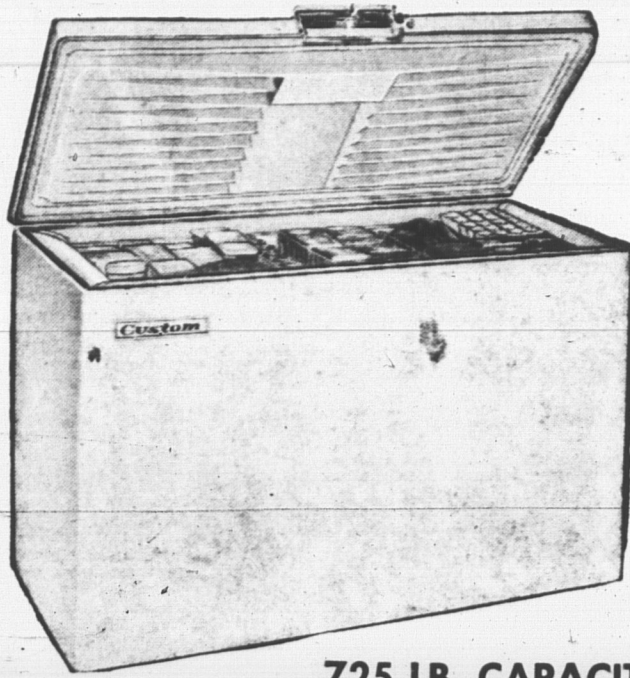

Regular 259.95

725 LB. CAPACITY
219.95

10.00 Monthly — No Down Payment

Before you buy visit Holman's and look over our large selection of freezers, a size for every family.

- Adjustable cold control is in tamper proof location inside the cabinet
- Fiberglass insulation on all four sides keeps cold in and heat out
- Deluxe features include lock and signal light, and exterior light
- Magnetic door gasket assures positive sealing
- Food insurance policy covering mechanical and outside power failures

Regular 219.95

189.97

BIG TRADE-IN ALLOWANCE!! FRIGIDAIRE REFRIGERATOR - FREEZER

- Fresh food section never needs defrosting
- Freezer requires defrosting only 2 or 3 times a year