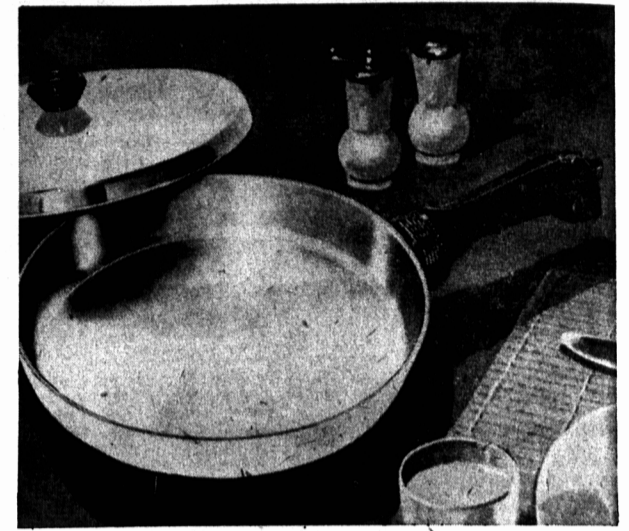

AUTOMATIC FRYPAN

Cooks Everything To Perfection!

Made of cast aluminum with cool bakelite handle. Accurate temperature selector thermostat control, sealed-in element. Complete with cover and cord. Each—

19.95

Electric Appliances May Be Purchased
On The HOLMAN Home Plan