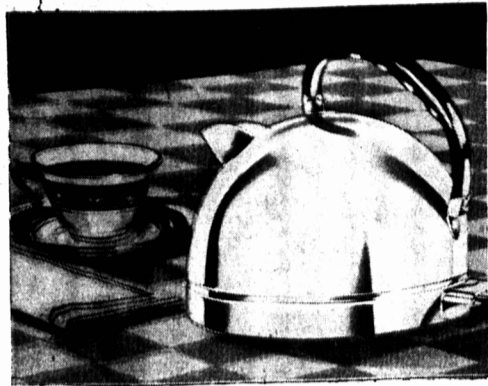

21.95

G-E KETTLE

Boils Water Fast!

Modern streamlined styling, copper construction with mirror chrome plating. Fast heating with automatic shut off. 5 pint capacity. Each—

11.95

G-E TOASTER

Toasts To Your Taste!