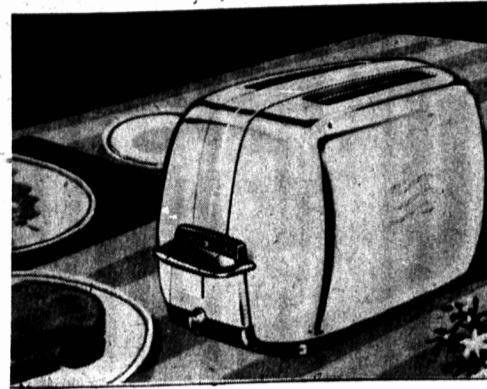

21.95

G-E KETTLE

Boils Water Fast!

Modern streamlined styling, copper construction with mirror chrome plating. Fast heating with automatic shut off. 5 pint capacity. Each—

11.95

G-E TOASTER

Toasts To Your Taste!

Made of cast aluminum with cool bakelite handle. Accurate temperature selector thermostat control, sealed-in element. Complete with cover and cord. Each—

19.95

Electric Appliances May Be Purchased
On The HOLMAN Home Plan