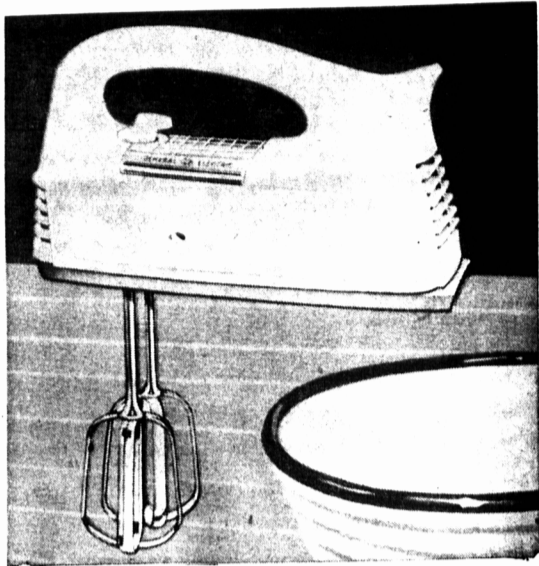

"GENERAL ELECTRIC"

The Appliances Most Women Want Most!

G-E MIXER

For Heavy Batters or Fluffy Frosting!

Portable type with fingertip speed control. All metal construction, finished in pastel shades, with stainless steel ejector beaters. Powerful motor. Each—

21.95

G-E KETTLE

Boils Water Fast!

Modern streamlined styling, copper construction with mirror chrome plating. Fast heating with automatic shut off. 5 pint capacity. Each—

11.95

G-E TOASTER

Toasts To Your Taste!