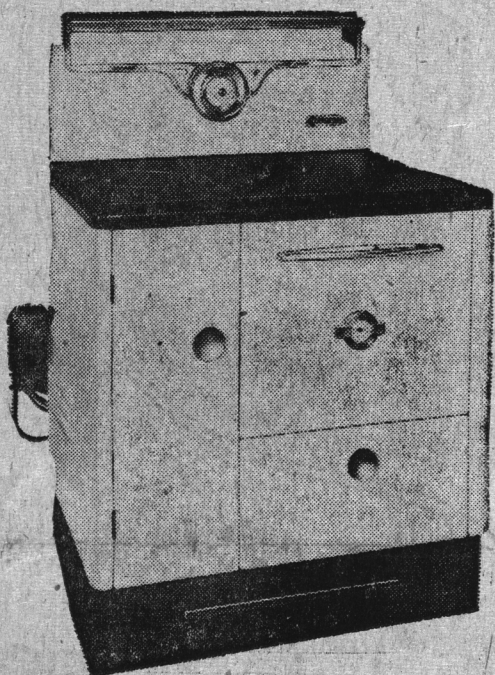

"THE WHITE HUNTER'S" BELANGER STOVE

COAL, WOOD, OIL, PROPANE, ELECTRIC AND COMBINATION RANGES.

WOOD and COAL HOT AIR FURNACES

"The WHITE HUNTER"

CARLOAD SALE!

Are you getting tired of the troubles that you are having now with your present old RANGE? Now is the time for you to TRADE when you can SAVE yourself up to \$100 if you TRADE in your old RANGE. Think of it, owning a new 1958 BELANGER range for your kitchen. You can trade in your old range at the WHITE HUNTERS and have up to 2 years to pay on easy monthly terms. Feel FREE to drop in during this SENSATIONAL SALE and look over our fine display of BELANGER Stoves.

Digne de la renommée

Belanger

"MONT-BLANC"

Poêle en fonte et acier—Foyer à bois et charbon—Emaillé blanc—Tiroir utile

sous le fourneau—Dessus poli, rebords émaillés—Base fermée, à retrait—Réchaud avec ou sans compte-minutes, salières et miroir—Dessin moderne—Fourni avec réchaud, grande corniche ou pare-graisse.

MONT - BLANC

FEATURING . . .

- Cast iron and Steel Range
- Wood and coal fire-box
- White Enameled
- Baking oven enameled
- Useful under-oven drawer
- Polished top, enameled edges
- Toe space recessed base
- Warming closed supplied with or without miniteminder, shakers and mirror

UP TO \$ **100**

FREE WITH EVERY RANGE SOLD OFF THE CAR -- 12-PIECE FIRE KING SET OF OVENWARE

TRADE-IN ALLOWANCE For Your Old RANGE

"MONT-BURNO"

- Cast-iron and steel fange
- Wood and coal fire-box
- Baking oven enameled
- Useful under-oven drawer
- Circulation type copper reservoir
- Polished top, enameled edges
- Anti-rust enameled reservoir top and cover
- Toe space recessed base