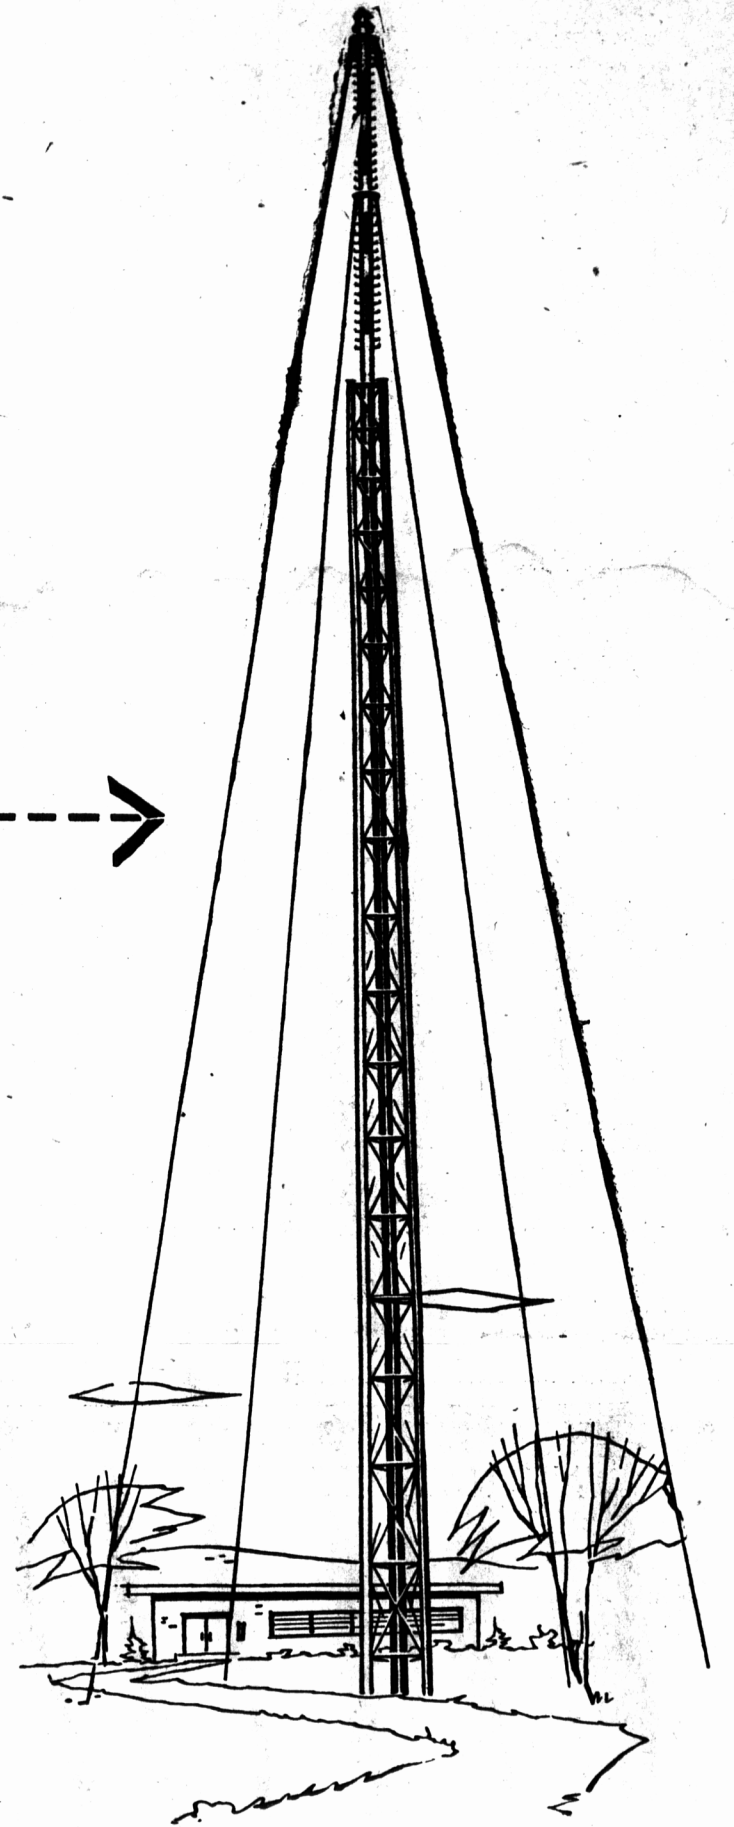

For the finest in viewing Choose . . . GENERAL ELECTRIC Ultra - Vision

The same great name chosen by
CFCY - TV

Whatever your taste in TV — Portable, Table Model, Console . . . 17", 21" or 24" —

G-E Ultra-Vision has the Set for You!

There's a whole lot of good entertainment headed for Charlottetown via the medium of TV. And the best entertainment of all will be going into homes where wise buyers choose General Electric Television. For General Electric brings you more advanced features, more quality features . . . and brings them to you at economy prices! Whether you're looking for the versatility of a portable, the convenience of a table model or the elegance of a console, you'll find that the perfect set for your home is a General Electric Ultra-Vision TV. Prove it for yourself . . . see G-E Ultra-Vision at your dealer's now!

**HERE ARE THE
G - E FEATURES
THAT GIVE YOU
THE FINEST TV**

Developed by General Electric, the aluminized picture tube provides blacker blacks, whiter whites, and the widest range of in-between tones.

This proven, perfected more powerful chassis is the heart of your General Electric Television set. It is engineered for better reception both in primary and fringe areas.

Absorbs stray glare and light reflections from such normally-annoying sources as windows, room lamps, etc. Provides greater contrast . . . makes viewing better, easier.

General Electric's Dynapower Speaker and sound circuits give you higher fidelity sound reproduction.

**GENERAL ELECTRIC
Ultra-Vision
TELEVISION**

YOU CAN SEE G-E ULTRA-VISION TV AT ANY OF THESE DEALERS ---

BURKE ELECTRIC

156 Gt. George St.

DIAL 4021

Charlottetown

DOUGLAS BROS. & JONES LTD.

155 Kent St.

DIAL 6565

Charlottetown

MONTAGUE ELECTRIC CO'

MONTAGUE 92

MONTAGUE

MacCAUSLAND FURNITURE CO. LTD.

230 Water St.

DIAL 2830

Summerside

CANADIAN GENERAL ELECTRIC COMPANY LIMITED