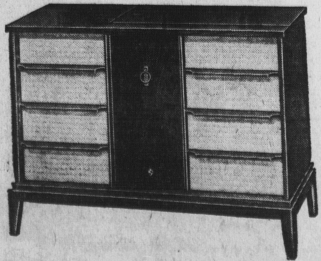

ROGERS MAJESTIC STEREO HIGH FIDELITY COMBINATION

New four speed automatic Phillip record changer; two 8" disc-cane speakers; furniture styled cabinet and precision engineered chassis; changer plays all stereo and regular records; scratch filter, cuts off surface noise of old or worn records; 11 - tube function; overload switch, centralized control system; power transformer.

Regular Price 339.95
199.95

BUY NOW . . . PAY NEXT YEAR
NO DOWN PAYMENT - 11.00 MONTHLY

Store Hours
CHTOWN STORE Monday thru Thursday 8:30 - 5:30
Friday 8:30 - 9:30
Saturday . . . Till 9:00 p.m.
S/SIDE STORE Monday thru Thursday 8:30 - 5:00
Friday 8:30 - 9:00
Saturday . . . Till 8:00 p.m.