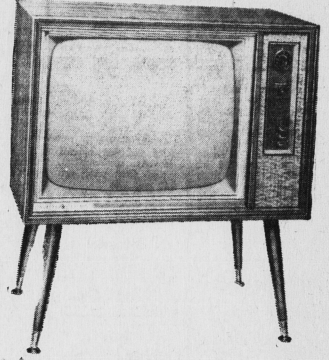

Our Regular Price 249.95
219.95

BUY NOW - PAY NEXT YEAR
NO DOWN PAYMENT -12.00 MONTHLY

RCA VICTOR 23" CONSOLE TV - 1963 MODELS