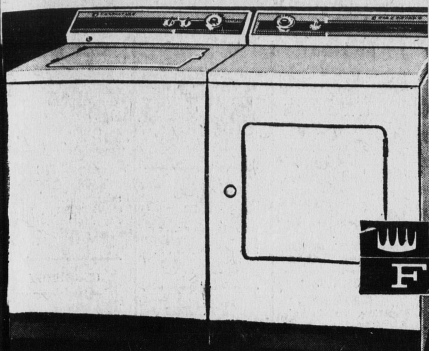

BUY NOW FOR CHRISTMAS AND SAVE - NOTHING TO PAY TILL NEXT YEAR!

PRE-CHRISTMAS APPLIANCE SALE

These Special Appliance Prices Go Into Effect To-Day - Wednesday - Dec. 5th. And Last Until Dec. 24th.

SAVE $145.90
on
FRIGIDAIRE "automatic" WASHER and DRYER
if purchased together . . .

SAVE 55.00!
FRIGIDAIRE DRYER
Regularly 214.95
159.95
BUY NOW - PAY NEXT YEAR
No down payment - 9.00 monthly

SAVE 80.00!
FRIGIDAIRE DELUXE AUTOMATIC WASHER
Regularly 329.95
249.95
BUY NOW - PAY NEXT YEAR
No down payment - 13.00 monthly

BOTH FOR ONLY $399
No Down Payment
22.00 Monthly
Regular price of Washer 329.95
Regular price of Dryer 214.95

General Electric 23" Consolette TV

Latest model General Electric television . . . clearest, sharpest, most pleasing picture; powerful G.E. transformer chassis; smartly styled slim line consolette with self levelling legs; big 23" screen; longer tube and component life; clearifactor system, eliminates reflected room light; precision crafted chassis; large front speaker; set-and-forget volume control.