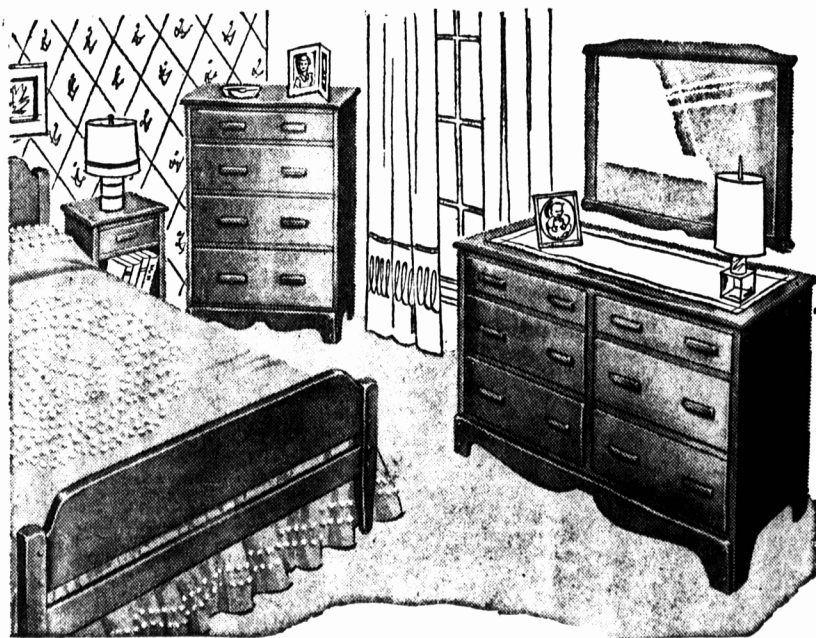

The "Super-Feature" . . . Buy the Bedroom Suite you've been planning on, because with the purchase of any Suite priced at 169.98 or over you will be GIVEN FREE an all strap steel Spring and a Holman Exclusive "Relaxon" Spring Filled Mattress (regular value 45.96). There is a wonderful collection of Bedroom Furniture from which to choose, finished in walnut mahogany, maple, seamist, mocha, cordovan. Styled in the period, conventional or modern manner.