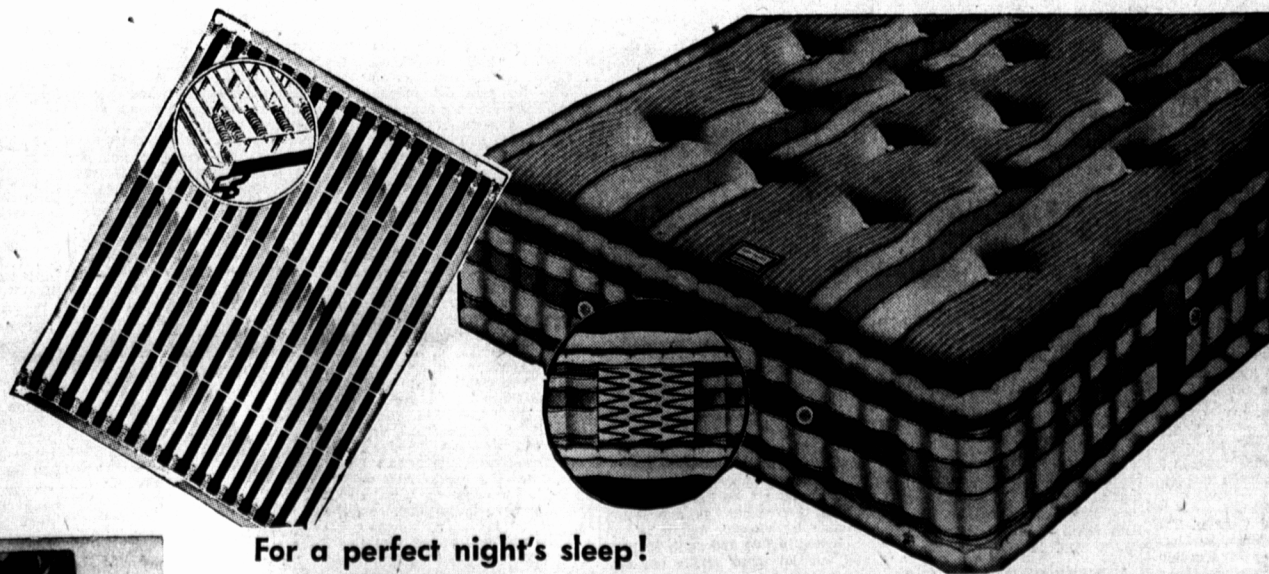

MARCH
SPECIAL

79.00

Brighten up your Kitchen!

CHROME SETS

Popular chrome sets consisting of four chairs and table 30"x 40"x 48". Grand for kitchen or dinette. Table has 1 1/2" stainless steel edging, and chairs are 2-tone to match or contrast. Sahara pattern in several smart shades. Reg. 69.95 set.

MARCH
SPECIAL

55.00
SET

Light, easily-packed

Men's Gladstone Bags

Plastic-coated simulated leather for long wear covers this handy Gladstone, favorite of the man who travels. Fabricoid covered steel frame, leather handle. Cloth lined. Reg. 19.95.

MARCH
SPECIAL

15.00

For a perfect night's sleep!

STRONG, ALLSTRAP BED SPRINGS

Three rows of sturdy cross springs give these bed-springs the strength and resilience you require for comfortable sleeping. 1 1/2" straps. Full high riser. Regular 16.95.

MARCH
SPECIAL

13.00

Spring-filled "Serta-Dream" MATTRESSES

A high-quality spring-filled mattress at a budget-saving price! Has perma-wall shock absorbers, vertical pre-built border, non-heel Lace and Comfort Tufting. Covered in imported striped ticking, this mattress has 2-tone tapered edges and plastic handles. Regular sizes.