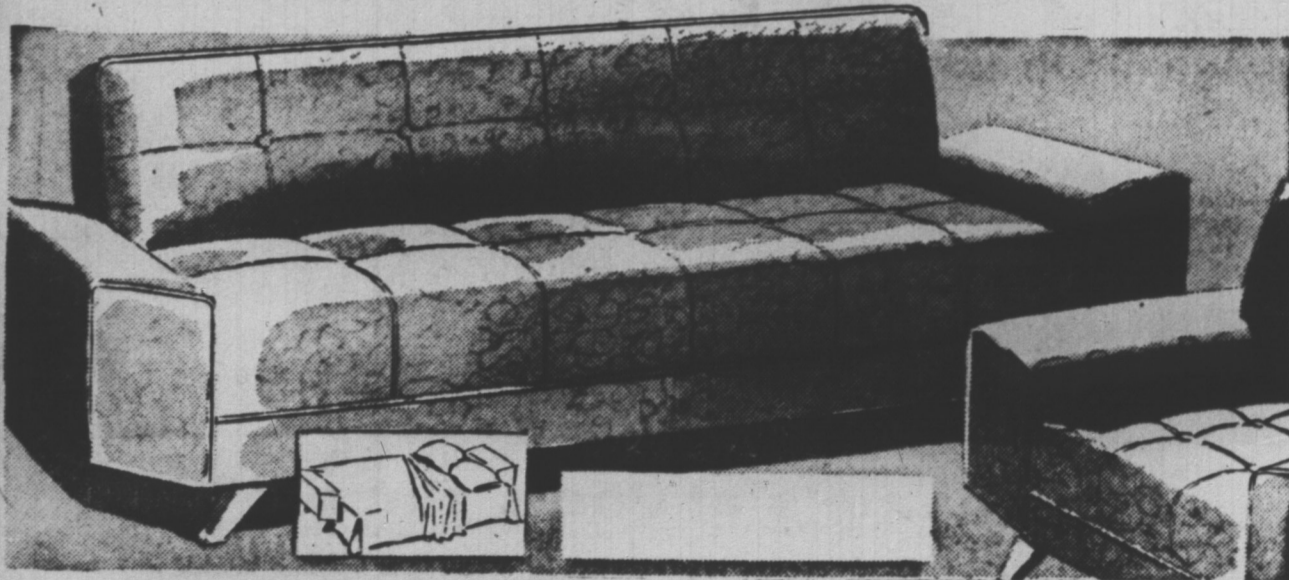

## CONVENIENT SPACE SAVERS

Well known make. This space saver features extra construction of coil and no-sag springs covered with layers of white felt, assures attractive sofa by day and a comfortable sleeping unit for two at night. Charcoal, brown, red, green, grey.

## 7 Piece DAVENPORT GROUP

SMARTLY STYLED, THIS GROUP CONSISTS OF 2 PIECE DAVENPORT SUITE, 1 COFFEE TABLE, 2 END TABLES,, AND 2 LAMPS

An attractive suite covered with sturdy frieze, rubber-backed for service and featuring double spring construction. A truly outstanding value in this convertible sofa, which makes into a bed at night and an attractive, comfortable sofa in the day time. 3 tables are finished in gleaming walnut finish.