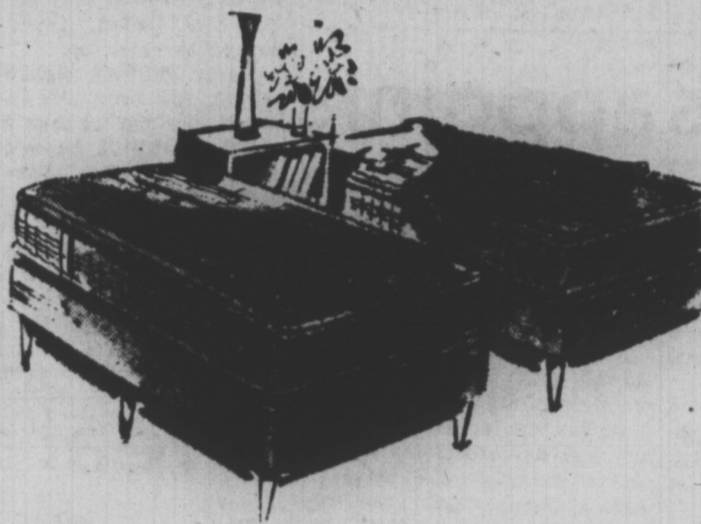

## ROLLAWAY COTS

EASY TO STORE! 30" WIDE

Comfortable extra beds for home or cottage . . . at a saving. Have easy-to-open frame, easy rolling casters. Rounded angle iron frame with slat springs plus 3 rows of cross helicals. Spring filled cotton covered mattress.

## CONTINENTAL BEDS

Ideal for home or cottage. 30" size continental bed with 180 coil spring mattress. Durable cotton ticking, suitable for children's rooms, cottages, camps.

SPECIAL,  
2 FOR  
**64.99**