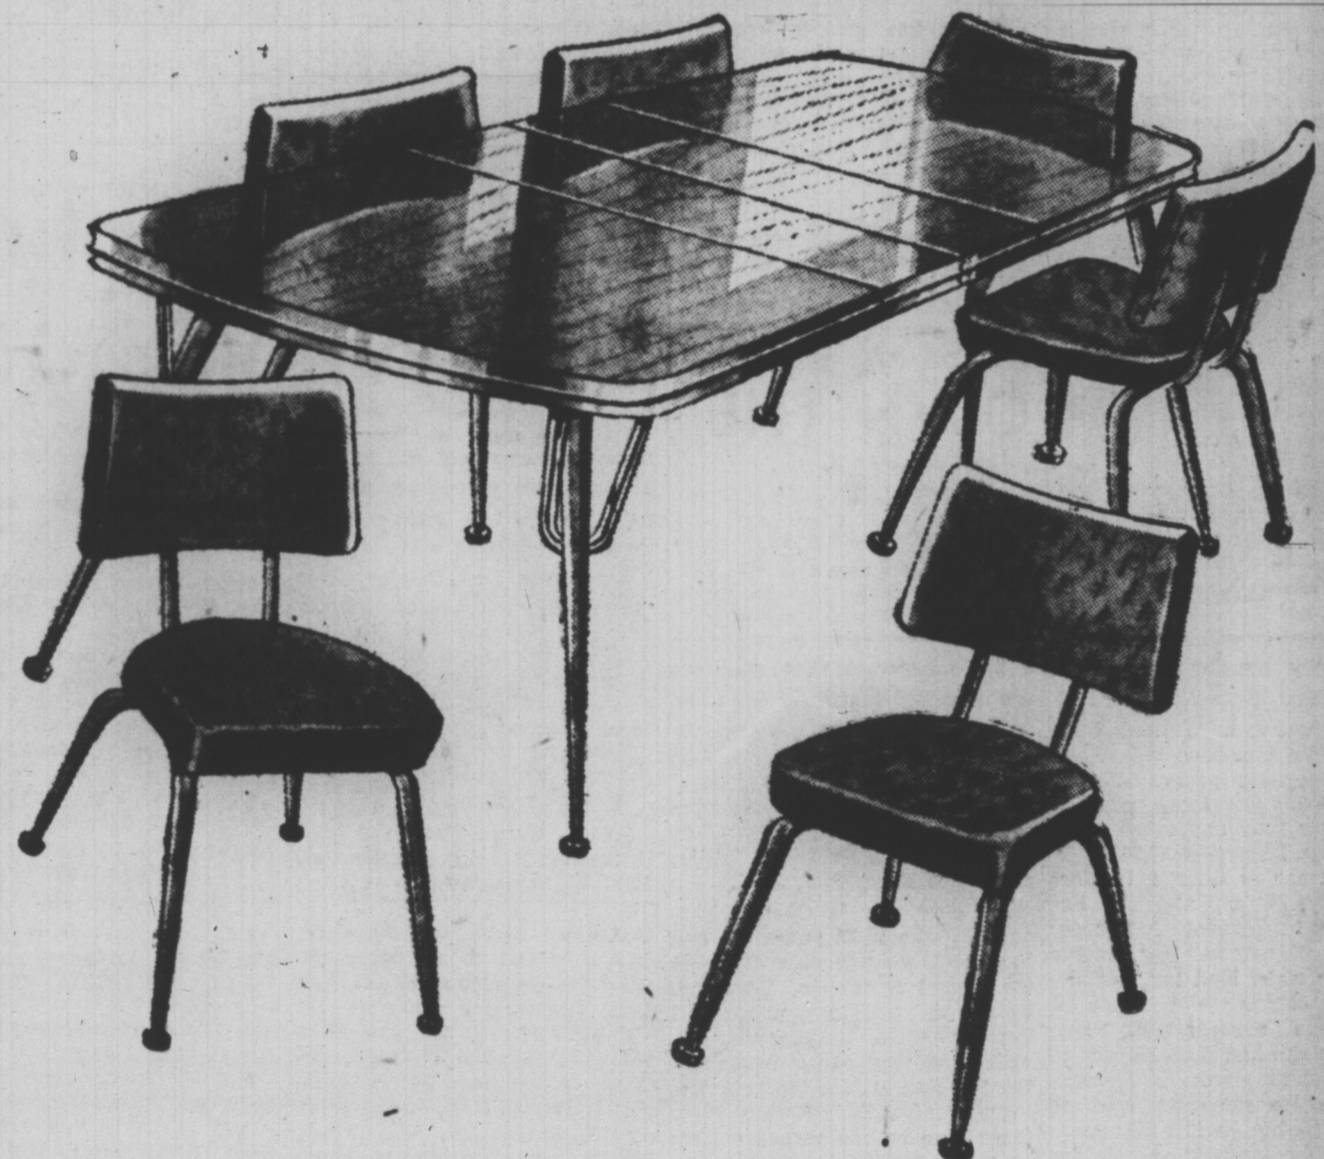

7 Pc. KITCHENETTE SUITES

Smartly styled kitchen suite, designed for a large family. Size of table 36 x 48", opens to 60". Six sturdy chairs. The suite has a backing sheet to keep the table from warping, and the chairs are covered with matching or contrasting plastic.

SPECIAL,
7 PIECES

89.99