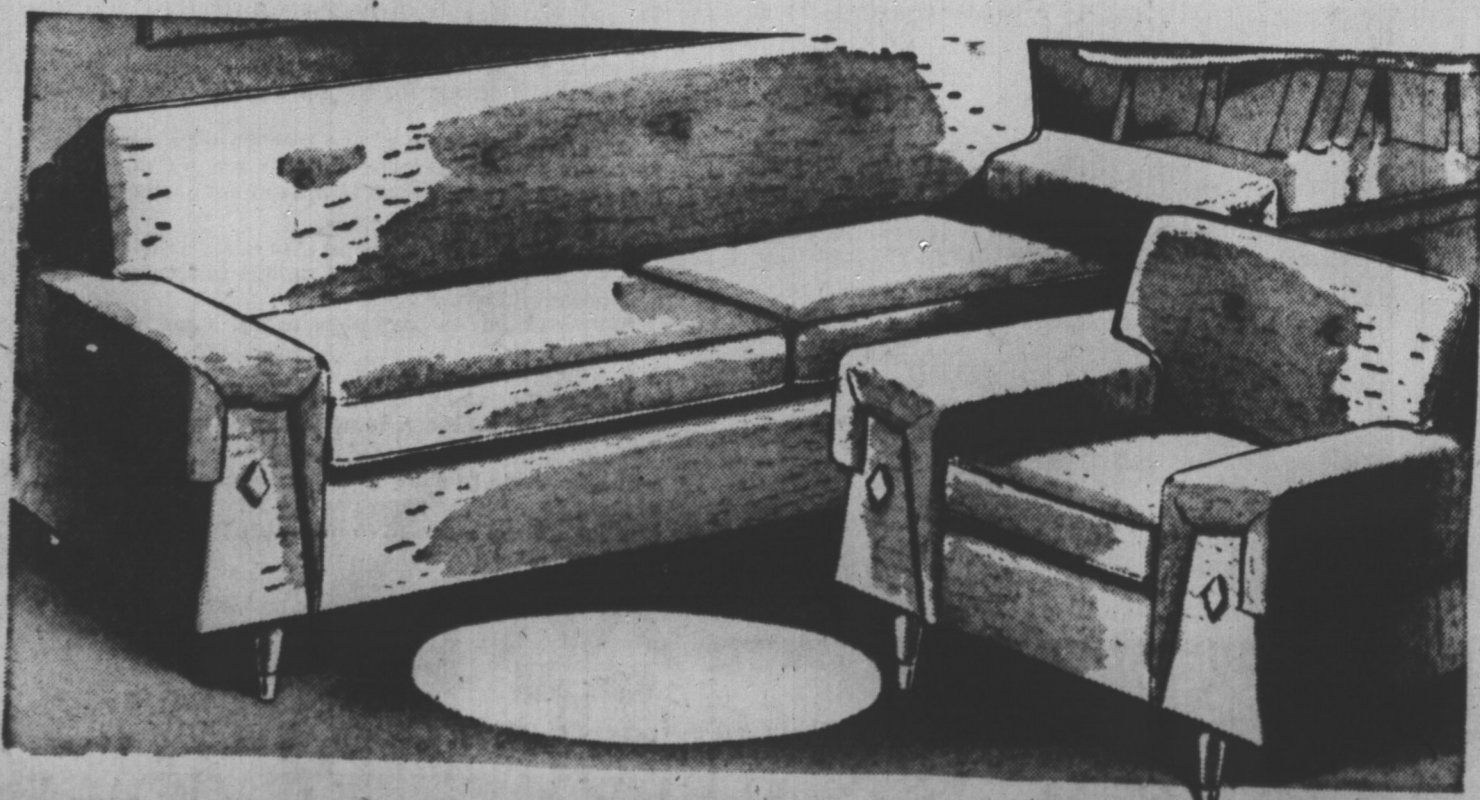

7 PIECE CHESTERFIELD GROUP

COMFORTABLE SPRING FILLED CUSHIONS

GROUPS CONSIST OF:

- 2 Piece Chesterfield Suite
- 2 End Tables
- 1 Coffee Table
- 2 Table Lamps

Modera chesterfield suite, featuring spring filled cushions and sofa back, covered with hard-wearing acetate frieze, available in dark brown, charcoal, green and red. Completing this suite is a 3 piece matching table set, featuring arborite top which is stain, heat and acid resistant. 2 end and 1 Coffee Table in gleaming walnut finish and two attractive table lamps.

SPECIAL,
7 PIECES

169.99

T. EATON CO.
LIMITED
CHARLOTTETOWN BRANCH