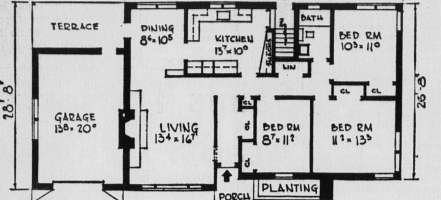

DESIGN No. 448. House 1200 Sq. Ft. Garage 202 Sq. Ft. (Blueprints include full details for building in brick or frame)

This pleasing three bedroom home features corner windows in end bedrooms, excellent electric circuitry and an attached garage with sheltered car at the rear.