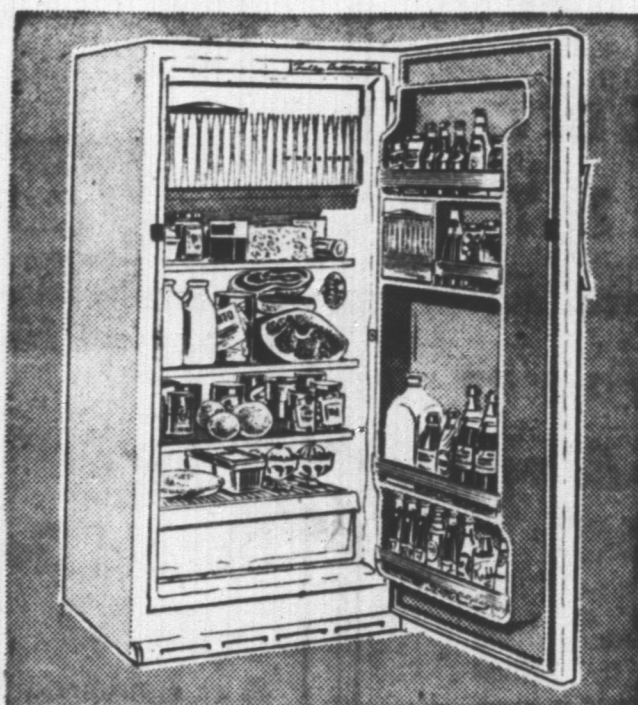

ALLSTATE BATERIES

Choose from Canada's most complete range of batteries for car-truck-tractor. Allstate batteries are factory fresh and built to right specifications. Wise motorists everywhere are turning to Allstate.

PRICED FROM
$14.94
36 MONTH
GUARANTEE

**ALLSTATE
TRACTOR
TIRES**
NOW IN
STOCK AT
Charlottetown
Store

**Allstate Super-Safety
Rayon Tube Type**

$15.45
670 X 15

Allstates Road Hazard
Guarantee Honored Anywhere
In Canada and U. S. A.

**BETTER MACHINERY
MEANS BETTER FARMING!**

FOR THE BEST IN-FARM MACHINERY USE THE GREATEST
COMBINATION IN FARM MACHINERY THE AGRICUL-
TURAL WORLD HAS EVER KNOWN THE—

**MASSEY - HARRIS - FERGUSON -- NOW UNDER
THE TRADE NAME MASSEY FERGUSON LTD.**

**Baler And
Binder Twine**

We imported direct high quality Danish twine under brand name "DAN-CORD". We can sell both wholesale and retail—our prices are right and the quality guaranteed.

Pesticides

We carry a full line of Green Cross products, dust and sprays for potato crop protection, also dithane.

SERVICE—Our aim is to provide the best service possible to our farmer friends.

**M-F 35 TRACTOR
ALSO IN DIESEL**

**MASSEY-HARRIS 50 GAS
MASSEY-HARRIS 65 GAS**

These are the main tractors of interest to Island Farmers. The most popular at the moment is the Ferguson 35 Diesel. Anyone interested in power and economy cannot overlook any of these tractors. There is only one Ferguson and we have it.

**Harvesting
Combines**

We have the old reliable 50 Clipper both 6 and 7 foot P.T.O. of engine with hagger or tank. We have the best price on this machine, unfortunately this is the last year for production. So please book them early.

**Self Propelled
NO. 35 COMBINE**

7.5 H. cut this is the ideal size for the medium sized farmers as we have on P.E.I.

E. D. REID PRODUCE LTD.

2 Prince Street, Charlottetown

Phone 8597 — Night 6737

Shop and *Save* at **SIMPSONS-SEARS** 129 KENT ST. DIAL 3188