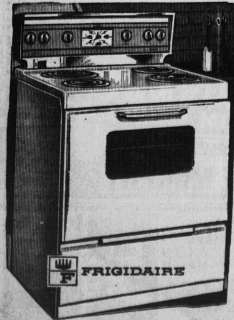

FRIGIDAIRE 30" AUTOMATIC ELECTRIC RANGE

Is to cook on

- Big 33" oven finished in porcelain enamel
- Large non-fog glass oven door window
- High speed broiling
- Large drawer for storing your cooking utensils
- Deluxe styling that will add beauty to your kitchen

Regular 279.95

199.99

No Down Payment — 11.00 Monthly