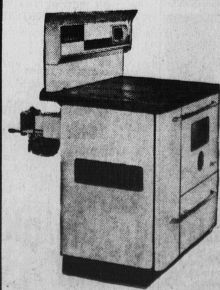

ENTERPRISE DELUXE KEMAC RANGE

Is to heat your kitchen and cook on

Reg. 344.95

269.95

No Down Payment — 14.00 Monthly