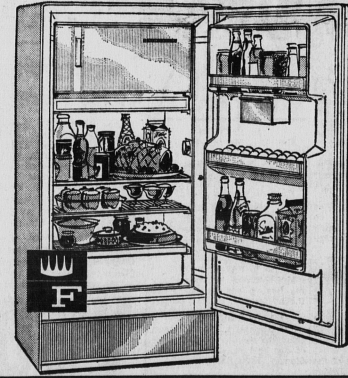

FRIGIDAIRE FREEZER REFRIGERATOR

Enjoy the convenience of this large family size combination freezer and refrigerator.

Regular 329.95

199.95

No Down Payment—11.00 Monthly