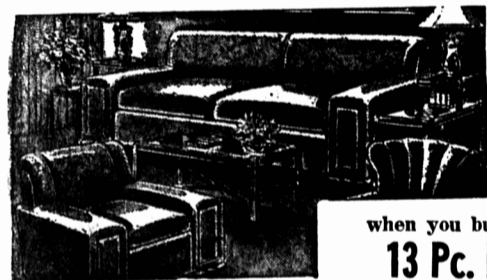

NO DOWN PAYMENT REQUIRED

**FREE
 TURKEY
 OR
 53-Pc.
 DINNER-
 WARE SET**
 when you buy this
**13 Pc. LIVING ROOM
 ONLY**
219.95 OR **1.40** WEEKLY

Includes—3-pc. chesterfield suite; 2 end tables; 1 coffee table; 2 table lamps; 2 shades; 1 tri-lite; 1 shade; 1 smoker—15 DELUXE PIECES!