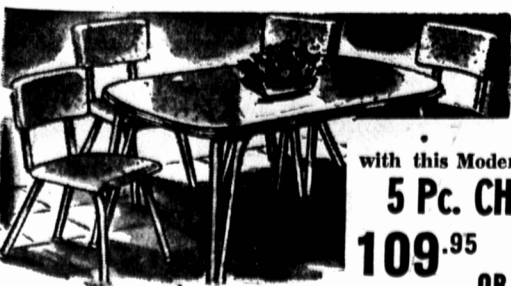

**FREE
TURKEY
OR
DINNER-
WARE SET**
with this Modern
5 Pc. CHROME SET
109.95 OR **70c** WEEKLY

NEW WAY FURNITURE CO. LTD.

161 Great George Street Phone 6211

Charlottetown, P. E. I.

AVAILABLE ON
CANADA'S EASIEST TERMS

**NO DEPOSIT
OR DOWN PAYMENT
REQUIRED**

TAKE FROM ONE MONTH UP TO —

200 WEEKS TO PAY!

USE THIS XMAS TABLE OF TERMS

25c WEEKLY BUYS	$	50.
50c WEEKLY BUYS	$	100.
$1.00 WEEKLY BUYS	$	200.
$2.00 WEEKLY BUYS	$	400.
$3.00 WEEKLY BUYS	$	600.
$4.00 WEEKLY BUYS	$	800.
$5.00 WEEKLY BUYS	$	1000.

AND USE THIS HANDY

"GIFT GUIDE"

TO SIMPLIFY YOUR CHRISTMAS SHOPPING —

GIFTS — ONLY 25c WEEKLY

Radios — Rogers-Majestic; Ad-
miral Marconi; Fleetwood and
Halliwell — Mantel, Battery,
Table and Clock Models, Portables
and Console Combinations — Priced
from $23.95 up.
Electric Kitchen and
Wall Clocks — from $ 7.95
G. E. Irons — $12.95
G. E. Kettles — $13.50
Presto Steam Irons
Automatic Pop-Up Toasters — by
Morphy-Richards; Dominion; Son-
Chief and Everbright, also turn-
over Toasters — from $5.95
Schnick Electric Shaver
from $29.95
Automatic Coffee Percolators —
from $13.95
Hot Plates — (1 & 2 Burner)
from $5.50
End Tables — from $5.95
Coffee Tables — from $9.95
Magazine End Tables
Drop Leaf Coffee Tables
Lamp Tables; Drum Tables; Cock-
tail Tables; Step Tables; Magazine
Racks — from $6.95
Record Cabinets
Telephone Sets — from $16.95
Chatter Benches
Sewing Cabinets — from $13.95
Occasional Chairs
Hostess Chairs
5-Piece Bridge Sets — from $29.95
Card Tables
Smokers — from $6.00
Table Lamps — from $5.95
Bridge Lamps — from $12.95
Tri-Lites and Floor
Lamps — from $14.95
Boudoir Sets; Hassocks; Linen
Hampers; Boudoir Chairs
Congoleum Rugs — from $8.95
Kitchen Chairs and Rockers
Drop Leaf Kitchen Tables
Cribs
Mattresses; Baby Carriages; Child-
ren's Record Players
Sliding Couches
Hi-Riser Springs
Metal Ironing Boards
Utility Tables
Baby High Chairs
Strollers and Play-pens
Pedal Cars
Sleds
Fire Chief, Police Chief and Sta-
tion Wagon Pedal Autos
Tractors
Trotting Horse with Sulky
Police and Fire Tricycles
Sidewalk Bikes
Table and Chair Sets
Rockers
Doll Prams
Walking Dolls
Dump Trucks and Cranes

TOYS

GIFTS — ONLY 50c WEEKLY