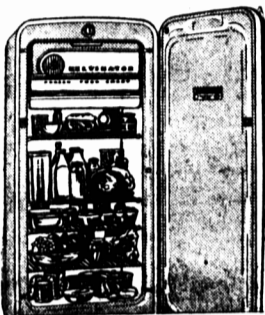

**FREE Christmas Turkey
or 53 Pc. DINNERWARE SET**
with any new 1955
REFRIGERATOR FROM
• "KELVINATOR" FROM
• "NORGE" **259.50**
• "WESTINGHOUSE" OR
• "ADMIRAL" **1.60**
• "SNOWDON DELUXE" WEEKLY

NO DOWN PAYMENT REQUIRED