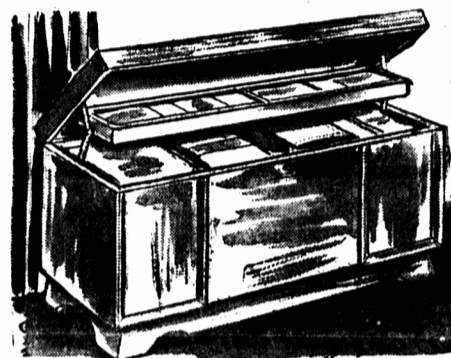

GIFTS 1.00 WEEKLY AND OVER

5-Piece Chrome Kitchen Sets
 and Buffets — from \$89.50
 Kitchen Cabinets
 Fawcett Coal and Wood Stoves
 6-Piece Wooden Kitchen Sets —
 (Honey Finish)
 Bedroom Suites — in Birch, Wal-
 nut, Lined Oak and Mahogany
 from \$99.50
 3-Piece Chesterfield Suites and Da-
 venport Suites in choice of Repp,
 Tapestry Velour, Wool Frieze
 and Nylon Frieze Coverings, sec-
 tional Suites, etc — from \$99.50
 Axminster and Wilton Carpets
 Dinette Suites
 Washers — by Simplicity, Domes-
 tic, Inglis and Ingersoll —
 from \$149.50
 Sewing Machines — White; Pride
 and Admiral
 Fawcett Torrid Oil Ranges
 Electric Clothes Dryers
 Refrigerators — by Kelvinator, Ad-
 miral, Norge, Roy DeLuxe and
 Snowdon — from \$259.50
 Kelvinator and Inglis Electric
 Ranges
 9-Piece Dining Room Suites
 Everything available with abso-
 lutely NO DOWN PAYMENT: UP
 TO 200 WEEKS TO PAY: IM-
 MEDIATE DELIVERY IN TIME
 FOR CHRISTMAS IF YOU BUY
 NOW. COME IN, PHONE OR
 WRITE TODAY.

— STILL TIME
 TO GET A

FREE

FAMOUS
"ESMOND"
BLANKET
 WITH RICH
 SATIN
 BINDING

—Your FREE GIFT from NEW WAY
 when you buy "HER" a New

"Red Seal" Cedar Chest

Yes! Buy "her" the
 BEST — "Red Seal"
 — and New Way gives
 an ESMOND blanket
 to her — FREE!
 Choose from walnut,
 mahogany or lined oak
 chests with lid com-
 partments or drawers.
 Many beautiful designs.
 GUARANTEED MOTH-
 PROOF!