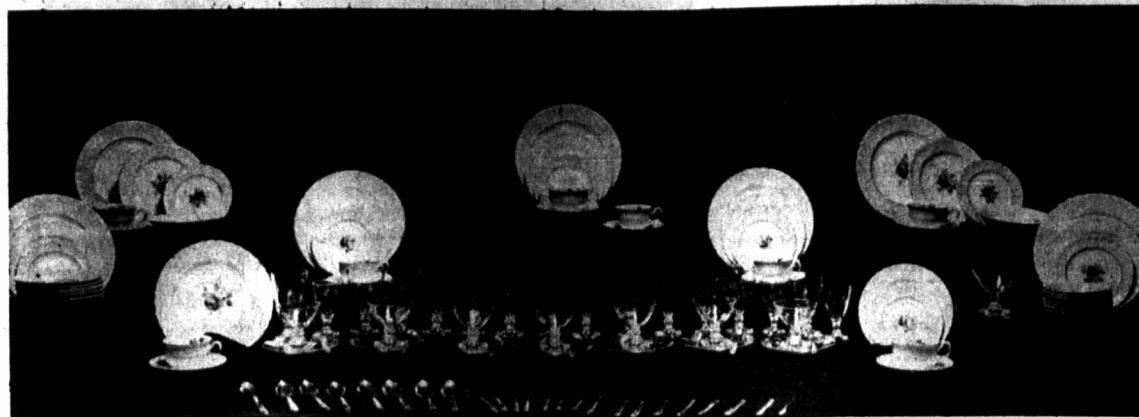

VANITY CASE features two divided shirred pockets in the lid, three shirred pockets in the body (one plastic lined) and tie tapes.
WEEKEND CASE has two divided shirred pockets in the lid, three shirred pockets in the body (one plastic lined) and tie tapes.
AEROPACK CASE consists of four dress hanger fixtures with shirred curtain in the lid and three shirred pockets in the body (one plastic lined) and tie tapes.

HOLMAN'S BOTH STORES — FURNITURE

**122 Piece
Dinner Service
For 8
COMPLETE — ONLY
39.95**

**56 Pieces English Dinnerware - 34 Pieces Rogers Flatware - 32 Piece Spray Cut Glassware
YOU GET THIS COMPLETE HARMONIZING TABLE SERVICE FOR 8**