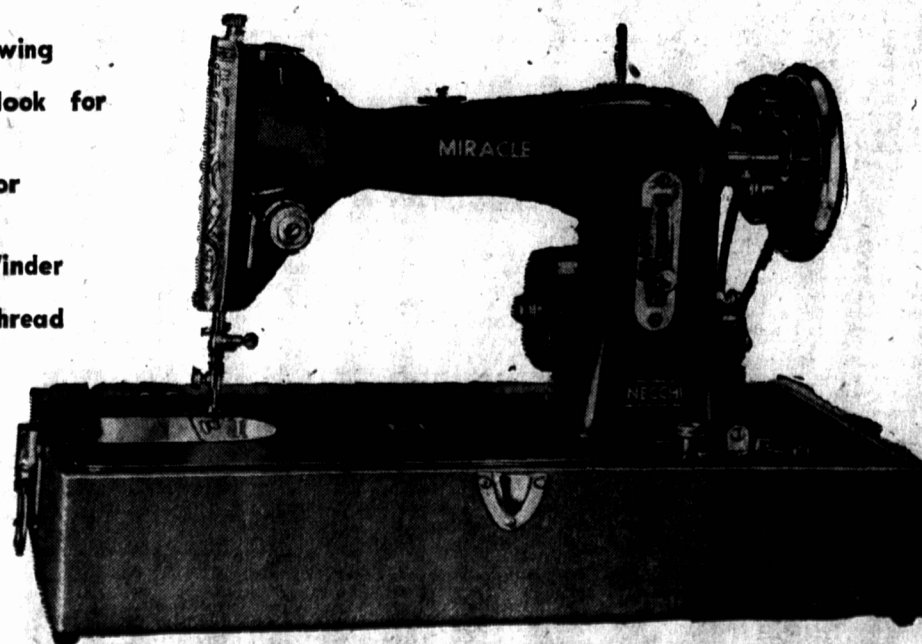

Unmatched in the popular price field for their styling, precision stitching and guaranteed durability, the new Necchi "Miracle" has been especially designed to make your sewing comfortable and easy.

Smooth-running... almost noiseless... working parts that operate with the precision of a finely balanced watch... new labour-saving features that will get you through your sewing more quickly and easily than ever.

Test the "Miracle" for yourself. Arrange for HOLMAN'S to give you a free demonstration. Find out how smoothly, how perfectly the "Miracle" can work for you.

And remember—the Necchi "Miracle" perfect as it is in technical detail is also a sturdy and reliable helpmate that will serve you faithfully for years to come. Prompt and efficient service is assured when you buy your sewing machine from HOLMAN'S.

NECCHI

"Miracle"

PORTABLE MODEL

79.48

CONSOLE MODEL 109.48

Prompt and efficient service is assured
when you buy your sewing machine from
HOLMAN'S.

HOLMAN'S BOTH STORES — FURNITURE

TOPS IN ECONOMY
AND PERFORMANCE

Distributed and Guaranteed by NECCHI

Your life may be casual one minute, busy the next — and our light, cushioned Air Steps are in order! Not only do they all fit perfectly, but they come in exciting new leathers, a variety of heels, the newest fashion silhouettes.

Feel the soft comfort of Air Step's Magic Sole

Air Step's Crest

THE CREST — Glove soft, beautifully grained for fall fashion importance... in a classic pump. You'll love its slim lines, its smooth fit. Sizes 5 to 9½ — widths AAA, AA, A and B.

13.95

Air Step's Rambler

THE RAMBLER — Tailored elegance, never more fashionable than in this soft, flexible walker... with a smart walking heel, custom stitching, finest leather. Sizes and half sizes 5 to 10 — widths AAA, AA, A and B.

HOLMAN'S BOTH STORES
FOOTWEAR

13.95