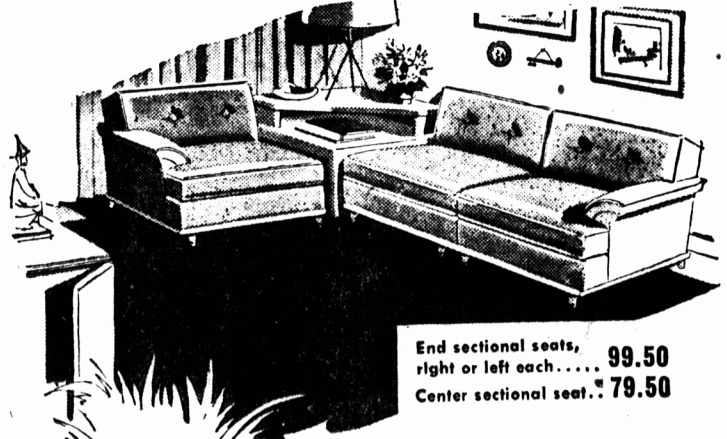

Twin sectional sofas,
right or left each..... 139.00
"TV Rotor" chair..... 69.50

Large full length sofa.... 199.00
Matching companion
lounge chair..... 99.50

Twin sectional open end sofas,
right or left each.... 125.00
"TV Rotor" chair.... 69.50

End sectional seats,
right or left each..... 99.50
Center sectional seat... 79.50

Sectional quarter circle seats, each..... 159.00

*Live in
colorfully!*

... with
**Beautiful RUGS From
HOLMAN'S**

Winston Axminster