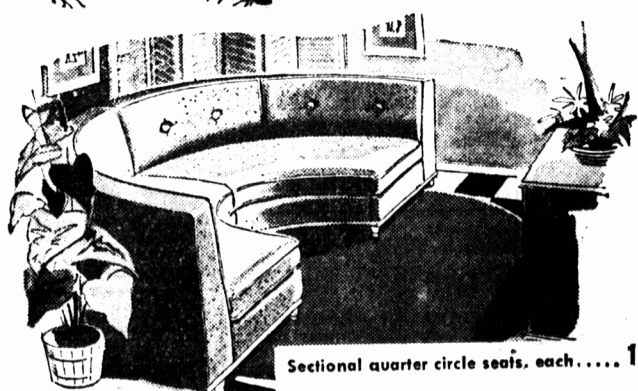

Twin sectional sofas,
right or left each..... 139.00
"TV Rotor" chair..... 69.50

Large full length sofa.... 199.00
Matching companion
lounge chair..... 99.50

Twin sectional open end sofas,
right or left each.... 125.00
"TV Rotor" chair.... 69.50

End sectional seats,
right or left each..... 99.50
Center sectional seat... 79.50

Sectional quarter circle seats, each..... 159.00

*Live in
colorfully!*

... with
**Beautiful RUGS From
HOLMAN'S**

Winston Axminster

Beautiful Oriental Patterns in blended wool and rayon. Deep pile with fringed ends are in the following sizes:

Size 4'6" x 7'6", each	34.50	Size 9' x 10 1/2', each	84.50
Size 6'9" x 9', each	54.50	Size 9' x 12', each	94.50