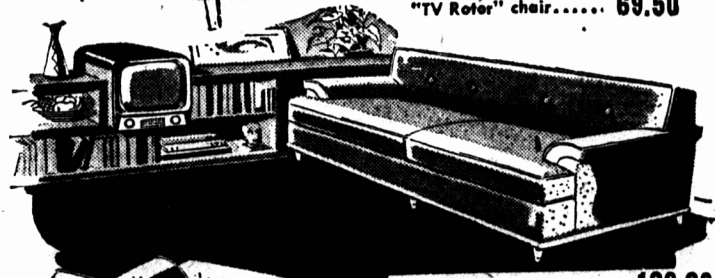

Twin sectional sofas,
right or left each..... 139.00
"TV Rotor" chair..... 69.50

Large full length sofa.... 199.00
Matching companion
lounge chair..... 99.50

Twin sectional open end sofas,
right or left each.... 125.00
"TV Rotor" chair.... 69.50