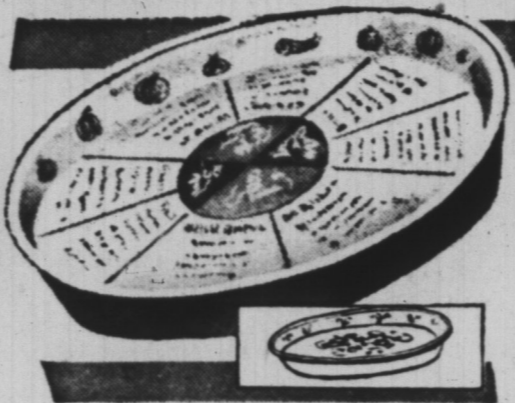

Decorated Trays

Round 13 1/2" diameter x 1 1/2" deep. Heavy steel gauge. Alcohol resistant finish. Well rounded and rolled edge for easy cleaning. Floral & party designs. Each .88