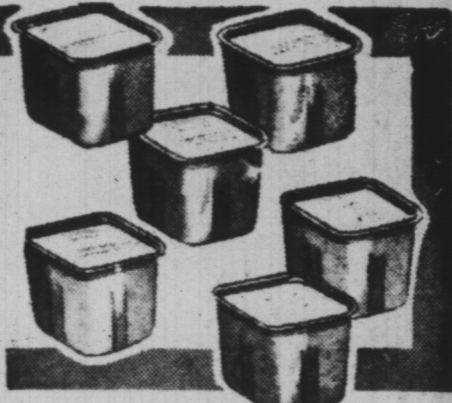

Food Pack Set

Six 20 oz. poly containers suitable for deep freezing fruits and vegetables, and all kinds of foods for storage. Covers fit airtight. Easily stacked. Set of 6 .88