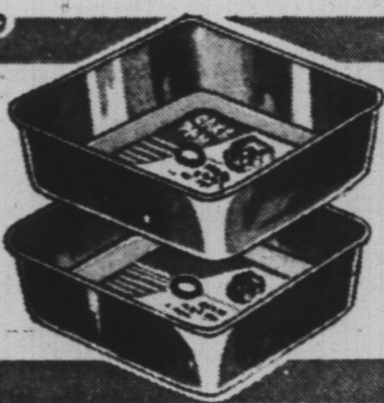

2 Square Cake Pans

Set consists of 2 seamless pure aluminum pans. Rounded corners and rolled edges for easy cleaning. size 8 x 8 x 2 — standard for ready mix recipes. Set .88