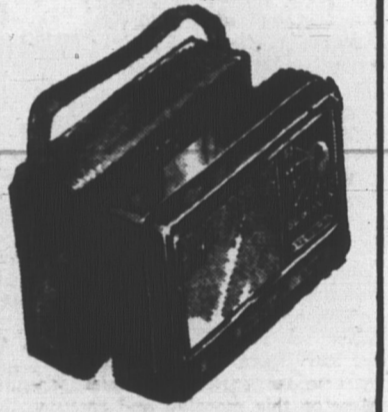

"VIKING" FLOOR POLISHER

VIKING 2 brush-polishers. WHIRLING 2 BRUSH POLISHER gives a lasting shine to wood or tile floors, vinyl bumpers, reversible felt buffing pack.

Special, each **27.89**

"VIKING" VACUUM CLEANER

Draws over 1200 cubic inches of air per second, plus double section fan for deep thorough cleaning, swivel top permits cleaning in a wide circle without moving the vacuum, strong metal construction, large-capacity dust box with paper liner, easily rolling wheels, complete with full set of attachments. Special, each

49.89

"VIKING" 11" PORTABLE TELEVISION

Pick a winner our "tote-a-long, 11" portable the first choice of thousands, direct viewing aluminumized 11 degrees, picture tube giving you 60 square inches of sharp clear reflections, free picture complete with stand. Special, each

114.89

"ENTERPRISE" COMBINATION RANGE

The Enterprise combination is designed to grace the most modern of kitchens with appearance matched by performance, includes a deluxe background, with four seven heat surface element switches and bake and boil control, also the advantage of the oil to use as surface heat, a 30.00 saving, reg. 379.95. Special, each

349.89