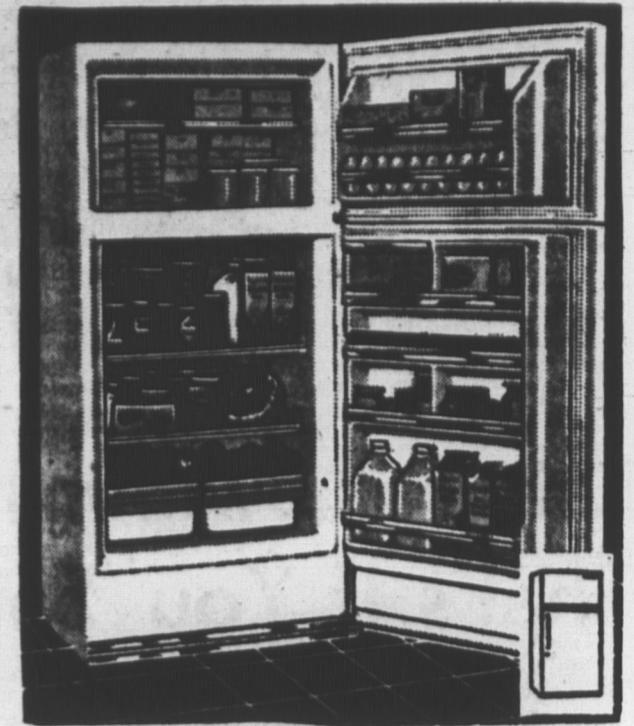

VIKING 14 Cu. Ft. Refrigerator Freezer

SPECIAL, EACH
254.89

"VIKING" COMBINATION

Today's home is not complete without a music centre, and this fine economical space saving unit can fill your present needs. Controls selection (FM/AM), tuning, level and balance, bass, treble and push on and off, four speaker—performance—from two 10" woofers and two four" tweeters, stylish walnut finished cabinet.

Special, each
279.89

"VIKING" AUTOMATIC DRYER

Just look at these deluxe features. Four push button temperature selection for assurance of correct drying temperature for all fabric care from sturdy denims to delicate synthetics automatic timer sheets dryer off at time you select, safety door stops all action when opened. Top mounted lint trap quickly removes for easy cleaning.

Special, each **144.89**

INTRON 8 Transistor RADIO

Pocket size pleasure. Wherever you are, brings all your favorite station in loud and clear, has ear-phone, carrying case and 4 Viking AA cells.

SPECIAL, EACH
16.89

"VIKING" FLOOR POLISHER

VIKING 2 brush-polishers. WHIRLING 2 BRUSH POLISHER gives a lasting shine to wood or tile floors, vinyl bumpers, reversible felt buffing pack.

Special, each **27.89**

"VIKING" VACUUM CLEANER

Draws over 1200 cubic inches of air per second, plus double section fan for deep thorough cleaning, swivel top permits cleaning in a wide circle without moving the vacuum, strong metal construction, large-capacity dust box with paper liner, easily rolling wheels, complete with full set of attachments. Special, each

49.89

"VIKING" 11" PORTABLE TELEVISION

Pick a winner our "tote-a-long, 11" portable the first choice of thousands, direct viewing aluminumized 11 degrees, picture tube giving you 60 square inches of sharp clear reflections, free picture complete with stand. Special, each

114.89

"ENTERPRISE" COMBINATION RANGE

The Enterprise combination is designed to grace the most modern of kitchens with appearance matched by performance, includes a deluxe background, with four seven heat surface element switches and bake and boil control, also the advantage of the oil to use as surface heat, a 30.00 saving, reg. 379.95. Special, each

349.89

88c TOY AND STATIONERY SPECIALS

EATON FAMILY ASSORTMENT OF 50 CHRISTMAS CARDS—25 different designs for all the family to send! Full colour with white envelopes. Special, box of 50 **88c**

EATON GIFT WRAP PAPER—6 different festive designs. Total 500" x 20" Wide. Special, box of 6 rolls **88c**

EATON ECONOMY RIBBON PACKAGE—180' of assorted widths, colours in satin type and curling ribbon to beautify any gift package. Special, **88c**

EATON'S FOILWRAP—3 Rolls of richly embossed foil in festive colours. Special, box of 3 rolls **88c**

EATON 20 BOW BOX—Self-stick ribbon with clean stick back. Red, green, blue, white and gold. Colour bows enhance the appearance of any gift. Special, box of 20 **88c**

EATON FLAT WRAP KIT—15 sheets, 20 x 30" Christmas Wrap, 20 sheets of tissue, 100' cellulose tape, 30 seals, 12 cards and 6 tags. Special, complete **88c**