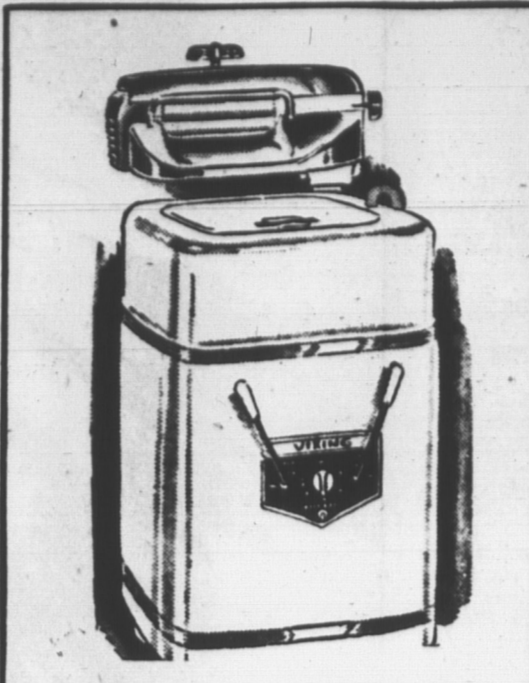

"VIKING" Wringer Washing Machine

Viking square tub model, loaded with features for an easier washday, square tub design with suction-vane gyrator creates dirt lifting back currents, lint filter, mounted on agitator keeps water clear of lint and fuzz. Pump empties tub in 90 seconds. Wringer has automatic roll-stop control, at a touch rolls spring apart and all action stops immediately. Porcelain enameled tub, exterior finish in gleaming white acrylic enamel.

Special, each **124.89**