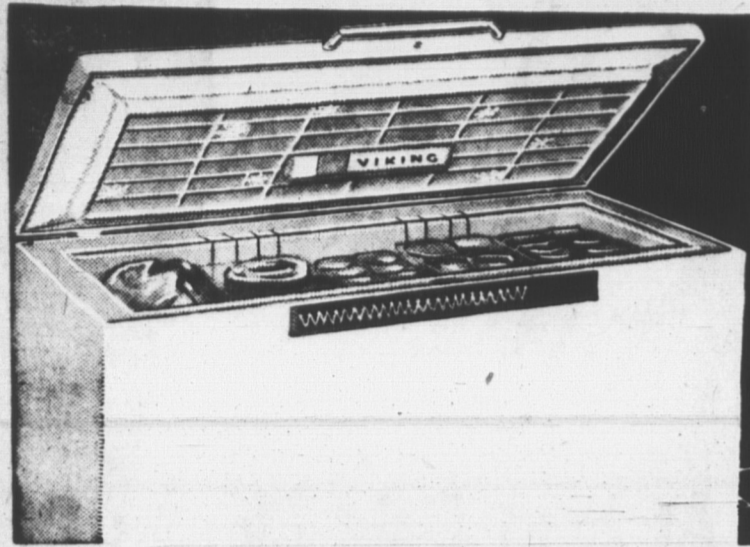

EATON'S SPECIALS

RED-HOT IN APPLIANCES

THURSDAY,
FRIDAY
and
SATURDAY

"VIKING" 17 Cu. Ft. FREEZER

SPECIAL, EACH
199.89