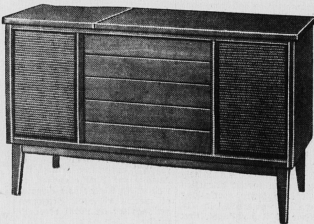

RCA VICTOR COMBINATION STEREO

Performance proved 4 speed automatic dual record change.

- Powerful AM radio with 15 tube functions, plus 1 diode.
- 30 watts peak music power
- Separate treble and bass tone control
- Record storage and pilot light

Regular 299.95

249.97

No Down Payment — 13.00 Monthly