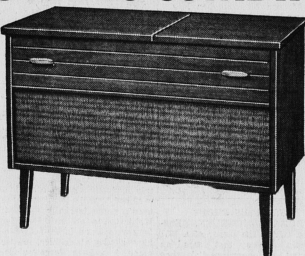

RCA VICTOR STEREO COMBINATION

This smartly styled compact model will add beauty and enjoyment to your home

- Four speed test proven BSR changer and is fully automatic
- Powerful AM radio with two speakers and two whizzers

Regular 219.95

199.97

No Down Payment — 10.00 Monthly

FREE $20.00 WORTH OF RECORDS with this new 1965 model

RECORDS

15% DISCOUNT

GIFT BOXED

PILLOW CASES

- Purchased especially for Christmas giving
- "Tex-made" Homestead quality
- A big selection of all over printed florals, printed borders and plain with contrasting trim
- Most attractively boxed

2.47 PR.

Regular 2.89

Salad Bowls

Alarm Clocks

Brass Plaques

Shopping Baskets

3 Pc. Dessert Sets

Cups and Saucers

Boxed Tumblers

Serving Trays

Salts and Peppers

Silver Cake Plates

Christmas Wrap

Christmas Wrap

Christmas Cards

Christmas Cards

Christmas Cards

Boxed Stationery

Sewing Baskets

Photo Albums

Pipes

Boxed Chocolates

Happy Santa Pack

Lowney's Boxed Chocolates

Mixed Nuts

2 1/2 Lb. Boxed Chocolates

Assorted centres, rich chocolate coating. Special **2.47**

Dixie Caramels

Coconut Bon Bons

BEATTY SUPERMATIC WRINGER WASHER

FREE BONUS

Reg. 219.95

169.97

And your old Washer

NO DOWN PAYMENT—10.00 MONTHLY

RCA VICTOR PORTABLE STEREO

Reg. 84.95

76.97

No Down Payment 7.00 Monthly

RCA VICTOR PORTABLE RECORD PLAYER

- Completely portable, light to carry
- Plays all sizes of records, on the BSR speed changer
- Wood cabinet with two tone leatherette covering, choice of colours
- 90 day parts and labour warranty

Reg. 59.95

53.97

No Down Payment—6.00 Monthly