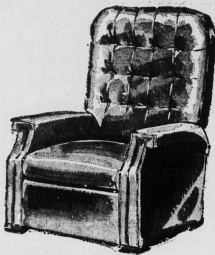

RECLINER CHAIRS

Regular 99.95

79.97

No Down Payment—7.00 Monthly