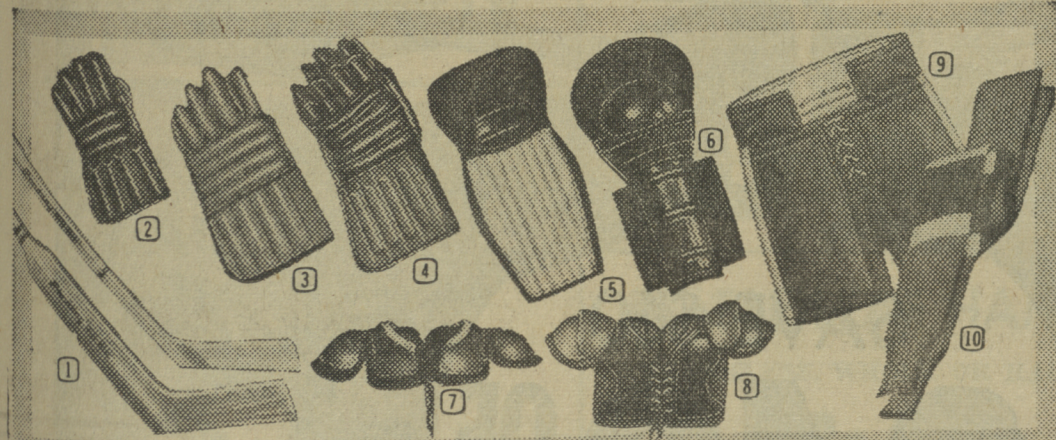

Boys' sizes 11 to 2. **6.98** PAIR
Youth's and Men's sizes—3 to 12. Pair **7.98**

Men's sizes 5 to 12 **9.75** PAIR

Men's sizes 6 to 13 **14.95**

C.C.M. HOCKEY OUTFITS — 22.95 TO 57.50

"PRO-STYLE" HOCKEY EQUIPMENT

- 1-HOCKEY STICKS—Top Quality at prices that save up to 30%.
- JUNIOR — Seasoned hardwood; 36", 28" small fry size. .59
- AMATEUR — Ash handle, tough laminated blade, 48"-49" long. For 8 to 12 year olds. .99
- COLLEGE — Laminated ash blade; straight grain ash handle, 50"-52" long. 1.25
- CHAMPION — Lacquered Rock Elm blade laminated with straight grain ash handle. 1.65
- PATTERN MADE—Select ash handle; lacquered laminated Rock Elm blade. 1.95
- SPECIAL PRO — Air-seasoned white ash handle; this selected Rock Elm blade, lacquered and pinned. Feather-weight, expertly finished. 2.50
- 2-BOYS' HOCKEY GLOVE — For 8 to 12 years. Brown split leather palm and back; cone protected 4 1/2" cuff, 2 padded rolls on back, extra roll on thumb. Pair 5.95
- 3-INTERMEDIATE HOCKEY GLOVE — For 12 to 16 years. Large size, solid Indian leather; 4 padded rolls on back and 2 at thumb; 8 fibre protectors in 6" cuff. Flex-grip. 14" overall. Pair 5.75
- 4-MEN'S "3-STAR" HOCKEY GLOVE — Solid Indian leather with 4 well-padded "Flexo-Balls" on back; moulded fibre thumb protector; 6 1/2" cuff has 10 built-in fibre protectors. Pair 7.95
- 5-SHIN AND KNEE PAD — Cone protected 10 1/2" felt; moulded fibre base. 1.85
  Junior-to 12 yrs. Pr. 1.85
  Full-size. Pair 2.29
  Senior—extra roll. Pair 3.29
- 6-"PRO-STYLE" SHIN AND KNEE PAD—Fibre knee cap; extra rubber-padded roll below knee cap. For ages up to 12 years. Pair . . . From 1.69
  Full-size. Pair . . . To 6.95
  Super, worth $8. Pair . . .
- 7-YOUTH'S SHOULDER PAD—With collarbone pads; moulded fibre with thick felt lining; laced front and back. 4.25
- 8-FULL-SIZE SHOULDER PAD — Padded, leather shoulder and bone pads; felt padded fibre caps. 5.95
- 9-PRO-STYLE SENIOR HOCKEY — Quilted hip and thigh padding fibre thigh protectors; laced front or Blue and White stripes. Straps. 44. Pair 5.50
- BOYS' HOCKEY PANTS—Sizes 3-10 36" waist. Pair 3.00
- 10-HOCKEY STOCKINGS — Footless; National League colors. Red or White and White. 1.89
  Men's, pair 1.59
- "PEE-WEE" HOCKEY OUTFIT FOR AGES 5 TO 8 — Real "pro-style" protection. Leatherette Shoulder and Chest Guard well padded — Leather Hockey Mitts — Sturdy Skin Guards. COMPLETE OUTFIT **3.98**
- "Small Fry" SKATES and BOOTS For 3 to 7 years. Designed to give tiny ankles firm support. Strong hockey-style leather boots with built-in ankle support and outside strap and buckle. Rivetted to semi-tube skates. Pair . . . . .
  Sizes 7 to 11
  Boys' — black boots.
  Girls' — smart white boots. **4.99**

Here's what She really wants