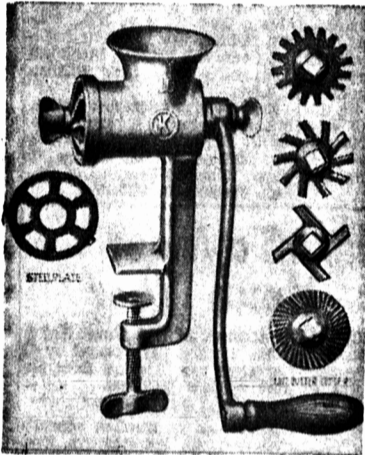

## A BIG 8-DAY FEATURE -- OCTOBER 7th -- 15th

ALUMINUM COFFEE PERCOLATORS, with aluminum insert, well made with riveted handle and good pouring spout. 6 cup size. Each .... **1.88**

ALUMINUM TEAPOTS, tall design with dripless spout and strainer, matching wood knob and handle easy fitting set-in cover. 6 cup size. Each ..... **2.88**

PLASTIC PITCHER, new design—dripless spout—easy to clean. Assorted colors. 2 quart size. Each ... **88¢**

IRONING PAD SET, white Swan brand ironing pad with rayon padding and white cotton cover, fits standard ironing boards. Each **1.88**