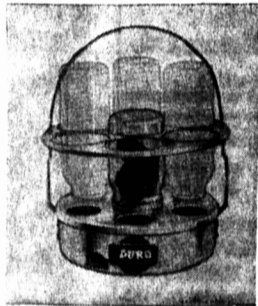

STERILIZERS, heavy aluminum for baby bottles, holds 6 bottles; also nipples. Sanitary. Safe and Sure. Nipple jar has non rusting, perforated screw cap. Each **1.88**