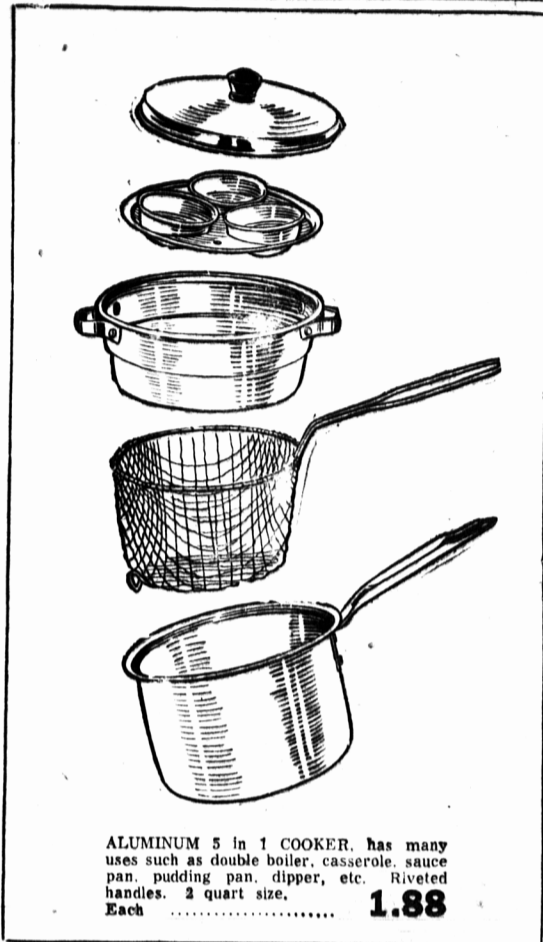

PLASTIC PITCHER, new design—dripless spout—easy to clean. Assorted colors. 2 quart size. Each ... **88¢**

IRONING PAD SET, white Swan brand ironing pad with rayon padding and white cotton cover, fits standard ironing boards. Each **1.88**

FOOD CHOPPERS, all metal heavy tin plated, regular family size with three different cutters. Clamps securely to bench or table. Each ..... **2.88**

COVERED SKILLET, stainless steel with bake-lite char proof handle. Snug fitting cover. Family size. Each ... **9.88**