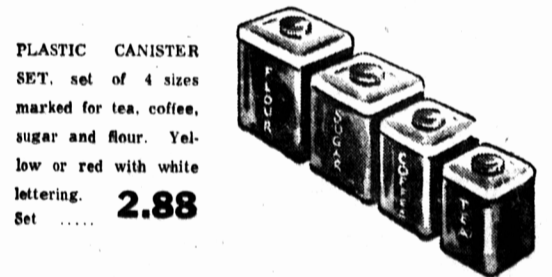

ALUMINUM 5 in 1 COOKER, has many uses such as double boiler, casserole, sauce pan, pudding pan, dipper, etc. Riveted handles. 2 quart size. Each ..... **1.88**

STERILIZERS, heavy aluminum for baby bottles, holds 6 bottles; also nipples. Sanitary. Safe and Sure. Nipple jar has non rusting, perforated screw cap. Each ..... **1.88**

POTATO RICERS, strong metal frame and handles, heavy retined basket. Colored enameled handles. Each ..... **88¢**

PLASTIC BREAD BOX, moulded of durable styron plastic. Choice of red or yellow with white lettering. Large family size. **5.88**