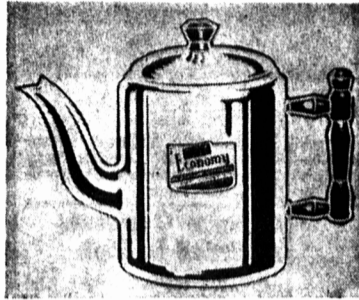

ALUMINUM TEAPOTS, tall design with dripless spout and strainer, matching wood knob and handle easy fitting set-in cover. 6 cup size. Each **2.88**