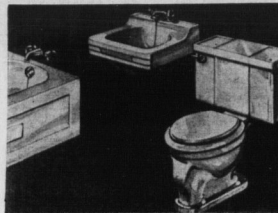

BATH ENSEMBLE:

Complete with:

- Recess cast iron tub with faucets and waste & overflow fittings
- Toilet with seat and tank fittings
- Wash basin with faucets and tail piece

Reg. 182.30

Now Only

139.99

complete

Limited Quantity!

Maternity Wear:

A good selection of this season's fashions for the mother-to-be. Mainly fine wools. Slim and pleated skirts, 2 piece suits, tops and dresses. Broken sizes and colors.

1/3 OFF Regular Prices

New Low Price!

Ladies'

Nylon Gloves:

Reg. 2.50 Ladies' Wear 1.88 pr.

Buy Several Pairs Now!

NYLON HOSE:

Reg. 1.19 Ladies' Wear .99 pr.

Girl's SLIMS:

Youth Centre 1.44 pr.

Infant's BAN-LON CARDIGANS:

Fancy knitted neck band-reinforced button holes with strong grosgrain ribbon reinforcement. Colors: Pink, Blue and White. Size: 1 to 3 years.

Reg. 2.98 2.19 ea.

Youth Centre

Special Low Price!

Boy's

Rubber Boots:

Shoe Dept. 2.74 pr.

Kitchen Streamliner

OVERALLS:

Tailored by Kitchens from heavy weight denim in Western style and guaranteed. Blue only. Sizes: 36 to 44.

Reg. 5.98 Men's Wear 4.99 pr.

Boy's Top Hand

JEANS:

Reg. 3.98 Men's Wear 2.99 pr.

Rayon and Cotton Damask

Table Cloths:

Floral and Leaf Design. Hemmed ends. Color: Peach, Blue, White and Green. S/ze: 50" x 66".

Reg. 2.49 Home Furn. 1.88 ea.

Ladies' TOILET SET:

Consists of Woodbury's Bath Powder, One cologne, One cologne lotion.

3 and 10

Reg. 2.49

1.49 set

Sewards BABY SOAP:

Consists of 4 cakes. 1 only Cross and Chain necklace.

3 and 10

Reg. 79

.49

Silver Bell

Alarm Clocks:

Popular Model with plain easy to read dial. 30 hour movement. Clear Bell Alarm.

Reg. 2.89 China Dept. 2.19

Foiled

Juice Tumblers:

Attractive spray - cut juice tumblers with footed base.

Reg. 29 China Dept. 8 for 177

Buy Now and Save!

EGG CUPS:

Semi - porcelain single egg-cups in assorted floral designs.

Reg. 15 China Dept. 8 for 89

Stock Up Now!

9 oz. TUMBLERS:

Heavy ribbed styrene tumblers in the popular 2 oz. size.

Reg. 15 China Dept. 8 for 89

Velox ELECTRIC SEPARATOR:

Hardware Dept.

Reg. 209.50

179.50 ea.

General Electric

FRY PANS:

Reg. 22.50 Hardware 17.99

Bathroom

SCALES:

New low modern styling. Heavy steel construction. Clear magnifying lens. Choice of pastel colors.

Reg. 6.98 Hardware 5.49 ea.

Save Over 40%

Ladies'

WOOL SKIRTS:

Reg. 6.98

3.88 ea.

Buy Several Now!

Girl's

SKIRTS:

In assorted plain and plaid viyella. Full pleated styles with shoulder straps, 2 inch hems. Sizes 4 to 6x.

Reg. 2.98, 3.98, 4.98

1.99 ea. 2.99 ea. 3.99 ea.