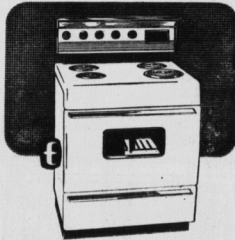

30" ELECTRIC RANGE:

- Large 24" oven with picture window door
- Full length fluorescent background lighting
- Self cleaning broil element
- Seven heat surface elements
- Full width storage drawer
- Automatic oven preheat
- New silicone rubber oven door gasket (keeps heat in)
- Oven light; removable drip bowl; electric minute minder
- Porcelain enamel . . . brushed chrome background, with brown trim

Now Only

188.88

Now over 1/3 Off!!!

WINDOW BLINDS:

Softlike quality. Vinyl plastic coated cloth. Will not crack or pinhole. Colors: Eggshell and Green. Size: Cloth measure 37".

Reg. 3.29

1.99 ea.

Home Furnishings