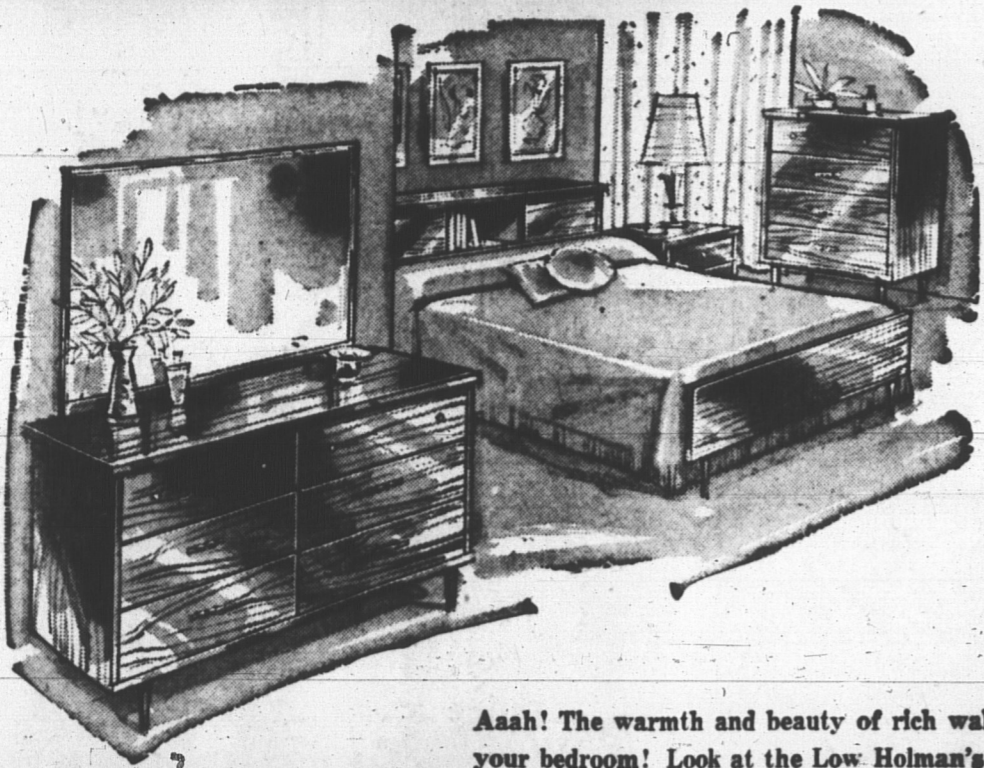

GREAT

Compare!

QUALITY FURNITURE AND APPLIANCE "BUY RIGHT NOW" . . . AND

Aah! The warmth and beauty of rich walnut in your bedroom! Look at the Low Holman's price!

5-PC. BEDROOM GROUP

Everything for a good night's rest, including the quality buoyant spring-filled mattress, and resilient slat spring. Smart modern styling in this well-made bedroom suite. Strong hardwood frame, hand-rubbed walnut finish, rubbed to brilliant lustre. Smooth-running drawers. Bottom and sides are moulded from one-piece construction to give lasting service. Gleaming handsome brass finished drawer pulls. Attractive tilting mirror on the large 6-drawer double dresser, 48" wide. Included also are a 30" wide 4-drawer chest and bookcase bed, spring-filled mattress and steel ribbon slat spring. ACT NOW . . . it's a real buy. Reg. 193.95. SPECIAL . . .

149.97

NO DOWN PAYMENT — 9.00 MONTHLY!

5-PC. BEDROOM GROUP WITH LARGE TRIPLE DRESSER

In lovely walnut finish. Well-constructed, a tremendous value. Suite comprises 8-drawer triple dresser with mirror, 4-drawer chest, bookcase bed, "Royal Quilt" top spring-filled mattress, resilient slat spring. Reg. 228.85. SPECIAL . . .

179.97

NO DOWN PAYMENT — 10.00 MONTHLY!