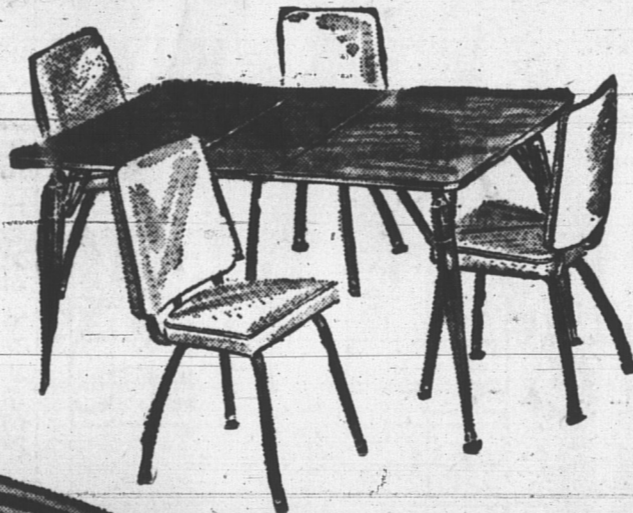

Glamorous Kitchen-Dinette Sets

Makes dining an occasion every time. Will add new sparkle and glamour to your meals. The table 30" x 38", extends to 48", in choice of chrome with white and black or bronzestone, brown and gold. Features tubular steel frame, sturdily constructed. Features washable mar-resistant Arborite tops, woodgrain pattern. Self-levelling glides on table and chair legs to prevent rocking. Reg. 59.95. SPECIAL table and 4 chairs . . .

44.97

NO DOWN PAYMENT — 3.00 MONTHLY!

7-PC. SETS — Same description as above, table measures about 36" x 48", extends to about 60". Reg. 99.95. SPECIAL table and 6 chairs . . . **79.97**

NO DOWN PAYMENT — 7.00 MONTHLY!