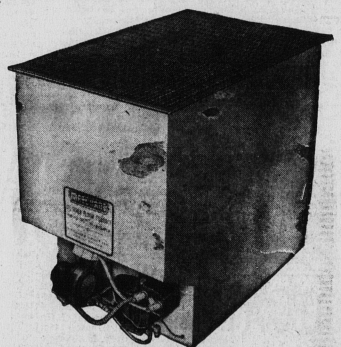

HALLMAC AUTOMATIC FLOOR FURNACE

Regular 199.95

179.97

NO DOWN PAYMENT — 10.00 MONTHLY

Awake to a comfortable kitchen on the coldest mornings.

ENTERPRISE DELUXE KEMAC OIL RANGE

Regular 344.95

269.97

and your old range

Enterprise Deluxe OIL RANGE

Regular 399.95

319.97

NO DOWN PAYMENT — 17.00 MONTHLY

Install this burner in your present range and enjoy extra heating comfort this winter

HALLMAC or KEMAC OIL BURNER

Made to give you the utmost in heating and cooking satisfaction from the least possible amount of oil. Easy to install and they will fit almost any range.

Regular 74.50

62.97

NO DOWN PAYMENT — 6.00 MONTHLY

Relax in Newly Decorated Surroundings during these long cold winter evenings

SILLERS

INTERIOR PAINT

Reg. 1.89

1.47

Sunworthy

WALLPAPERS

33 1/3% off

MAKE YOUR HOME WARMER AND MORE COMFORTABLE WITH THE FINEST IN BUILDING MATERIALS AT LOW, LOW PRICES.

PLYWOOD

3.87

4.47

CEDAR SHINGLES

Regular 16.95

Regular 9.98

13.97

8.47

FIBERGLAS INSULATION

5.47

2.87

SHEETROCK

Regular 2.19

1.77

ASPHALT SHINGLES

7.27

FLOOR TILE

13c

RANCHWALL PLYWOOD

6.47

... "after summer evermore succeeds Barren Winter with his wrathful nipping cold" ...