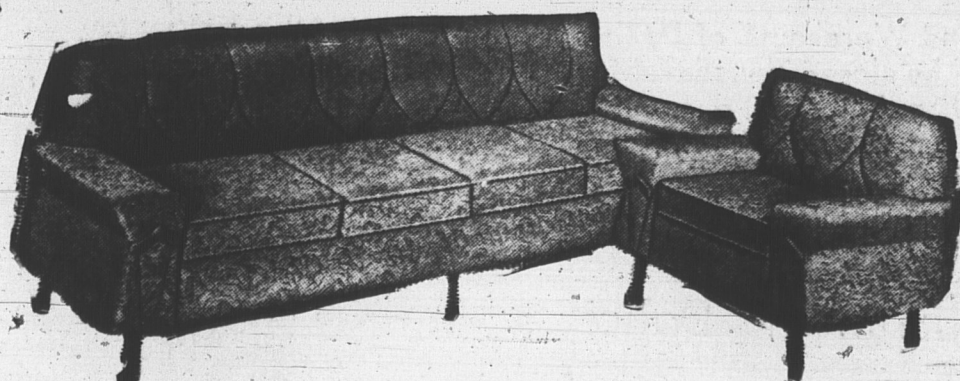

MIGHTY May Sale

STILL TIME TO SAVE! On Sale 'til May 21st

Exclusive Enterprise Design Gives Balanced Heat for Best Baking!

ENTERPRISE KEMAC RANGE

A good all-around range for perfect baking, cooking and heating. Yes, you can burn wood and even garbage, if desired with this Kemac range. A family-size oven that will give pleasing results when it comes to pies, cakes, roasts, turkeys, casseroles, etc. Finished in lifetime porcelain enamel that's easiest to clean, and is chip-resistant. There's a roomy storage drawer at base for cooking utensils or it may also be used as a handy warming compartment. Reg. $19.95 value, MAY SALE—

349.97 and your old range

The Biggest and Best Kemac Range Made Today—and here it is May-Sale Priced at Holman's!

DELUXE ENTERPRISE KEMAC RANGE

269.97 and your old range
Reg. $39.95 — MAY SALE

DELUXE FULLY AUTOMATIC ENTERPRISE OIL RANGE

Enjoy automatic cooking convenience. This Enterprise fully automatic oil range will cook your meals, bake the breads, cakes, roast turkeys and do stews and casseroles to perfection... AUTOMATICALLY while you're out shopping, visiting, relaxing. Set the clock-controlled oven and forget it. Famous "Thermojet" oil burner eliminates lighting. Simply turn to pilot when cooking is finished. Large family size oven in lifetime porcelain enamel. New deluxe backguard with handy light.

Reg. $399.95
359.97 and your old range
MAY SALE
NO DOWN PAYMENT, 17.00 MONTHLY!

TRADE IN YOUR OLD TV ON THIS NEW 23" CONSOLE TV

You'll be entranced with the beautifully styled cabinet, made of fine selected woods, by expert craftsmen. New improved Daylight-Blue picture tube gives better-than-usual performance. Full power transformer prolongs component and tube life. Clear, rich sound from two, front mounted speakers, act now.