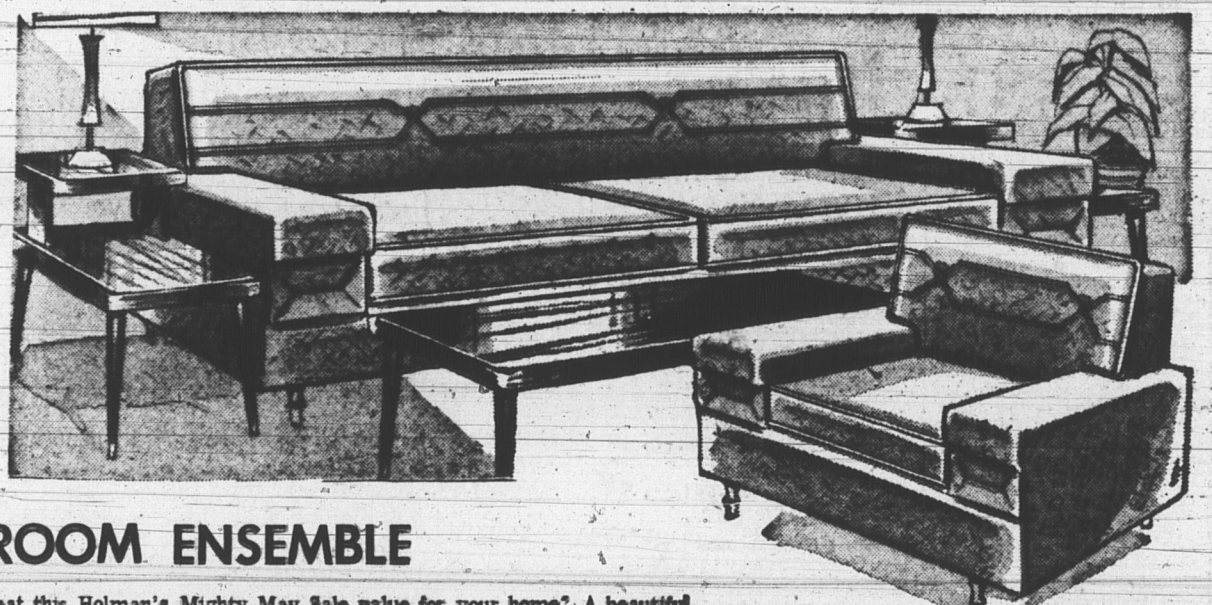

7-PC. LIVING ROOM ENSEMBLE

Shop and compare... can you beat this Holman's Mighty May Sale value for your home? A beautiful ly styled two-pc. sofa and chair, in 100% nylon freize choice of chocolate or raisin, with reversible foam cushions, sturdy hardwood frame. For your comfort; no-sag spring construction. Handsome walnut wood trim. Also included are two Arborite top, walnut step-end tables and a coffee table. Two porcelain base table lamps and shades.

Reg. 234.76 value—MAY SALE FEATURE—

NO DOWN PAYMENT, 14.00 MONTHLY!

199.97

Enjoy the convenience and increased buying power of an **Optional Charge Account**. Pay in full each month or monthly payments.

5 and 7 PC. DINETTE SETS

The opportunity is here at Holman's during Mighty May Sale, time to get the new dinette set you want for your dining room or kitchen at wonderful savings. Come choose now!

5-PC. SETS—Table 30" x 36" extends to about 48". Washable vinyl-covered chairs. Choose from chrome with black and white combination or bronzetone brown and gold. Table and 4 chairs. Reg. 59.95. MAY SALE **44.79**

7-PC. SETS—Table measures 36" x 48", opens to 60". Reg. 98.95. SALE **79.97**