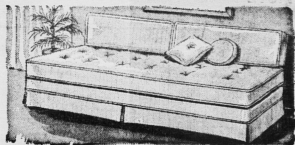

**STUDIO COUCHES
DAVENPORTS
HIDE - A - BEDS**

**BARGAINS
GALORE!**

STUDIO COUCHES . . . luxurious . . . Reg. 99.95 for	77.50
SPACE SAVERS . . . Nylon Frieze . . . Reg. 79.95 for	58.88
SPACE SAVERS . . . Fabrilite Leatherette . . . Reg. 94.50 for	75.00
DAVENPORT with CHAIR . . . very smart . . . Reg. 169.00 for	139.95
HIDE-A-BED by Simmons . . . "Beautyrest" with Pillow Back . . . Deluxe	339.00
"Rosemary" with plain Back—Deepsleep Mattress	229.00