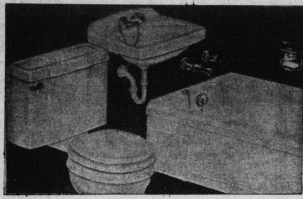

BATH ENSEMBLE