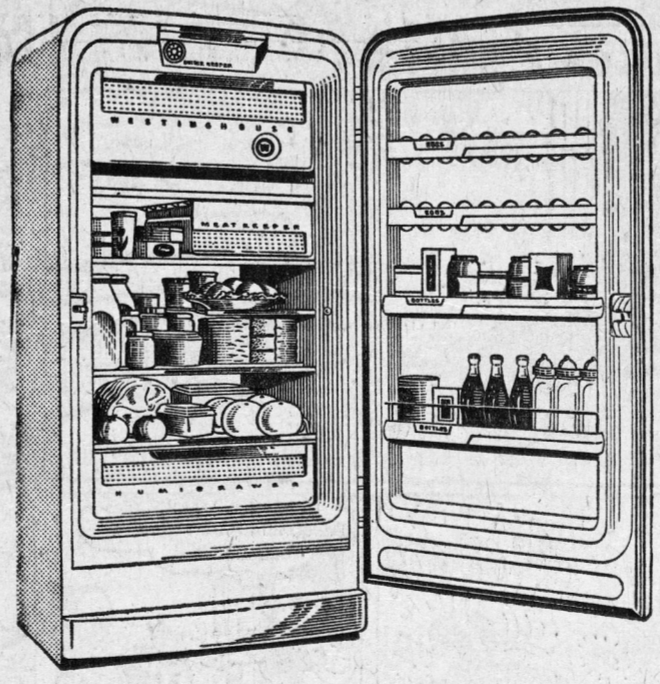

"Better Quality" 8-Pc.
MAPLE FINISH BUNK BED OUTFITS
FEATURING: TWO HIGH QUALITY 220-COIL SPRING FILLED MATTRESSES; TWO LINK SPRINGS; SET OF TWO BUNK BEDS THAT CAN BE SEPARATED AND USED AS TWIN BEDS IF DESIRED (SEE INSET); MATCHING TOP GUARD RAIL AND STURDY LADDER! BUY NOW — and SAVE !!

REG. **79.95** OR **60¢** weekly
119.95

NO DOWN PAYMENT!

Raleigh-Centaur BIKES
Boys' or Girls' **49.95**
Ladies' or Gents' **51.95**
Pay as Little as **$1 Weekly**
Nothing Down

EASY Golden Spiralator
WORLD'S FINEST WASHING ACTION

GIANT 23" TUB!

- **WASHES CLEANER** — Exclusive spiralling currents provide more water action . . . get clothes sparkling clean.
- **WASHES FASTER** — All the clothes move all the time. No overwashing. No "dead" spots. Fastest wash ever.
- **WASHES SAFER** — Clothes move only in one direction. No "battering." No damage. Clothes last far longer.
- **Largest Tub on any washer.** All-steel, chip-proof titanium enamel.
- **Magna Vision Finger Tip Controls,** easy to see, easy to use.
- **Instant release super-safety wringer,** locks in 6 positions.
- **Oversize rubber-impeller pump empties tub in 72 seconds.**
- **Glamorous colour styling.** Coral, green, primrose or white with chrome and golden trim.
- **EASY Reserve Power mechanism,** steel cut gears, in lifetime oil bath. 3 point rubber suspension; oilite bearings; gear assembly adjustable from outside. V-belt drive.

5 YEAR GUARANTEE

OPEN FRIDAY NIGHT UNTIL 9 P.M.

NEW WAY

"The Maritimes GREATEST Furniture Appliance and Television Stores"
161 Great George St. Charlottetown, P.E.I. Phone 6211

NO DOWN PAYMENT! From **159.95** or **1.10 weekly**