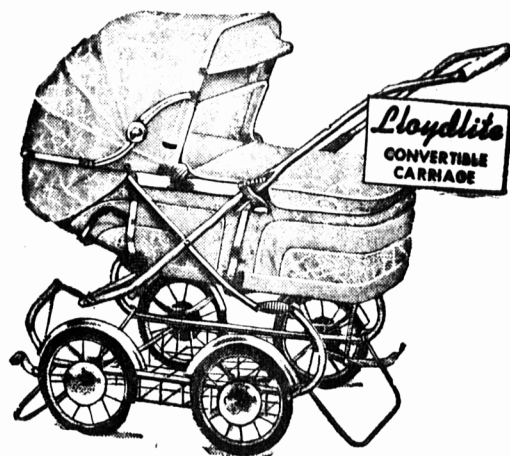

THE "Lloydlite"
CONVERTIBLE CARRIAGE

So Light—you have to push it
to believe it!

Here is the carriage you have dreamed of. A full size carriage weighs only 34 pounds, 40% less than any comparable carriage in steel. Amazingly easy to push and handle. You will like the "Lloydlite" Convertible Carriage.

Come in and see the new Lloyd Carriages—or phone or write for booklet that will give you complete information.

Style Illustrated

64.50

Many other models available priced from 33.95.

PORT-A-CARTES—They're light in weight and just wonderful for toddlers. Available in the newest fabrics and colors. Prices are 12.75, 14.50, 17.95 and 19.95.

— HOLMAN'S Both Stores FURNITURE —

It's HOLMAN'S For All Of Your FENCING NEEDS!

Complete Stocks Farm and Garden Fencing At Lowest Prices

Standard Heavy Weight Fencing

All the horizontal, the stay wires and the locks are 9/4 gauge galvanized wire in 20, 30 and 40 rod rolls. Available in the following styles:

Style—640 Spacing of Horizontals 6, 7, 8, 9, 10 ins.

740	5, 6, 6, 7, 7 1/2, 8 1/2 ins.
748	5, 6, 8, 9, 10, 10 ins.
842	6, 6, 6, 6, 6, 6 ins.

Medium Weight Fencing

The top and bottom wires are 9/4 gauge and all other horizontals, stay wires and locks are 12 gauge galvanized wire. Available in 20 rod rolls.

Hog Fencing

The top and bottom wires are 9/4 gauge and all other horizontals, stay wires and locks are 13 gauge galvanized wire. The horizontals are spaced 3, 3, 4, 4 1/2, 5 1/2, 6, 6 inches.