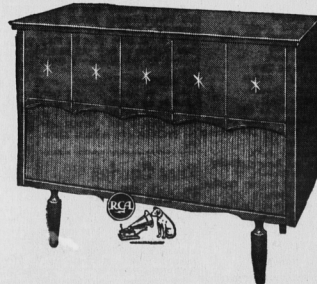

RCA VICTOR COMBINATION STEREO and RADIO

FREE $30 WORTH OF RECORDS YOUR CHOICE.

From our Record Bars containing 4,000 Records. **189.99**

Regular Price 219.95

NO DOWN PAYMENT—$10.00 MONTHLY