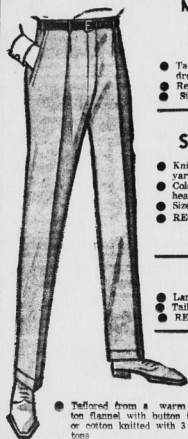

Men's Flannel SHIRTS

- Tailored from warm fleecy cotton flannel
- Permanent stays in collar
- Checks and assorted designs in olive, blue and grey
- Sizes S, M, L
- REGULAR 2.49 - 2.98

1.99

Men's COMBINATIONS

- Teavy thermal combinations with button front
- Long and short sleeves
- Sizes 38 to 44
- REGULAR 5.90

3.99

MEN'S ALL WOOL DRESS PANTS Regular 14.95 to 16.95

11.99

Men's Work SWEATERS

- Knitted from all wool yarns with button front
- Colors navy and blue heather
- Sizes 36 to 44
- REGULAR 5.99

4.99

Boys' Sport SHIRTS

- Large assortment of collars or cotton flannels in button front
- Plaids and neat checks
- Large array of colours
- Regular 1.98 to 2.98
- Sizes 6 - 16

1.49

Men's Work PANTS

- Tailored from heavy cotton or cotton flannel in sturdy pocketing
- Olive, grey
- Sizes 34 to 42
- REGULAR 4.98

3.99

MEN'S WORK JACKETS **7.99**

Boys' Shirts & Drawers

- Ankle length drawers with elastic waist
- Shirts with long or short sleeves and round neck
- Sizes S, M, L
- REGULAR 1.98

1.49

Men's WORK HOSE

- Knit from soft warm 3 lb. wool with nylon
- Grey with white heel and toe
- REGULAR 98c

79c

Progress Brand SUITS

- Quality suits going at tremendous savings
- Tailored by Progress Brand and sold exclusively on P.E.I. by Holman's
- Styled with 2 or 3 button front side or centre vent
- Tailored from famous English satin faced venetian and Glentest suitings
- Colours of olive, greys, blues, browns and charcoals

REGULAR $89.50 to $99.50

69.99

Buy Now Pay Next Year