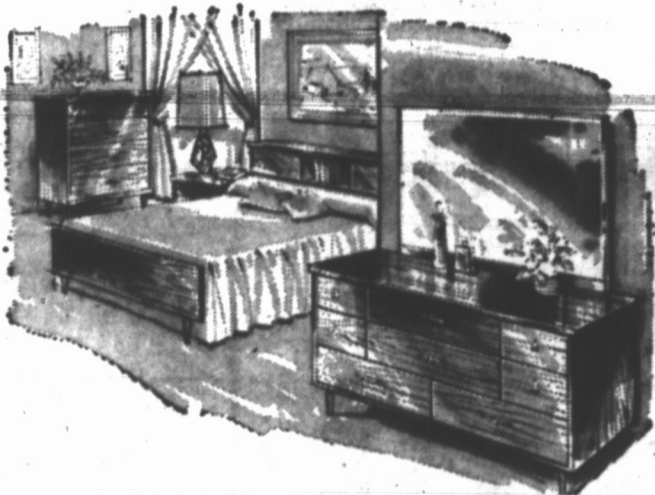

#### 7-PIECE SUITE

- Table 30" x 48" extends to 60"
- Sets in white and black or brown and beige combination
- Beautiful inlay table tops
- Rubber table moulding
- Self levelling glides on all legs

Reg. 99.95

Not exactly as illustrated

Regular 189.95

**149.97**

No Down Payment—9.00 Monthly

- Tilting mirror
- Strong hardwood frame
- Brass drawer pulls
- Suite consists of 48" double dresser with mirror, 4 drawer chest, bookcase bed, steel ribbon slat spring and spring filled mattress