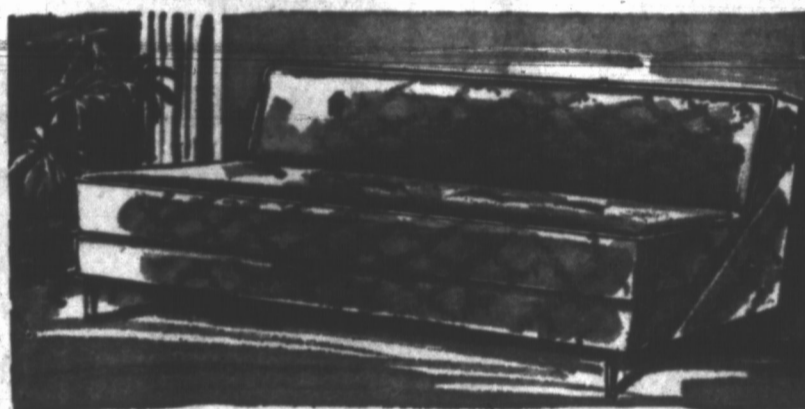

Not exactly as illustrated

Regular 189.95

**149.97**

No Down Payment—9.00 Monthly

- Tilting mirror
- Strong hardwood frame
- Brass drawer pulls
- Suite consists of 48" double dresser with mirror, 4 drawer chest, bookcase bed, steel ribbon slat spring and spring filled mattress

### SPACE-SAVER SOFA BED

A deluxe quality space saver with cone coil spring construction and sturdy hardwood frame. The covering is top grade nylon frieze which is long wearing and soil resistant. Deep padding over springs provide comfort in both sitting and sleeping.

Reg. 59.95

**49.97**

No Down Payments—6.00 Monthly

- A comfortable sofa by day and a bed for two by night
- Choice of brown, raisin or turquoise
- Bedding compartment under seat